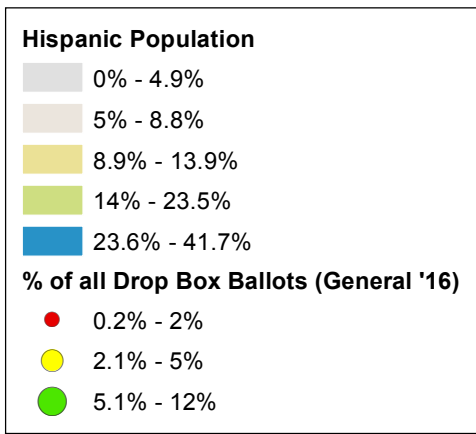

# Pierce County Hispanic Population and Ballots Returned to Drop Box (2016 General Election)

Source: American Community Survey, 2011-2015 5-year estimates