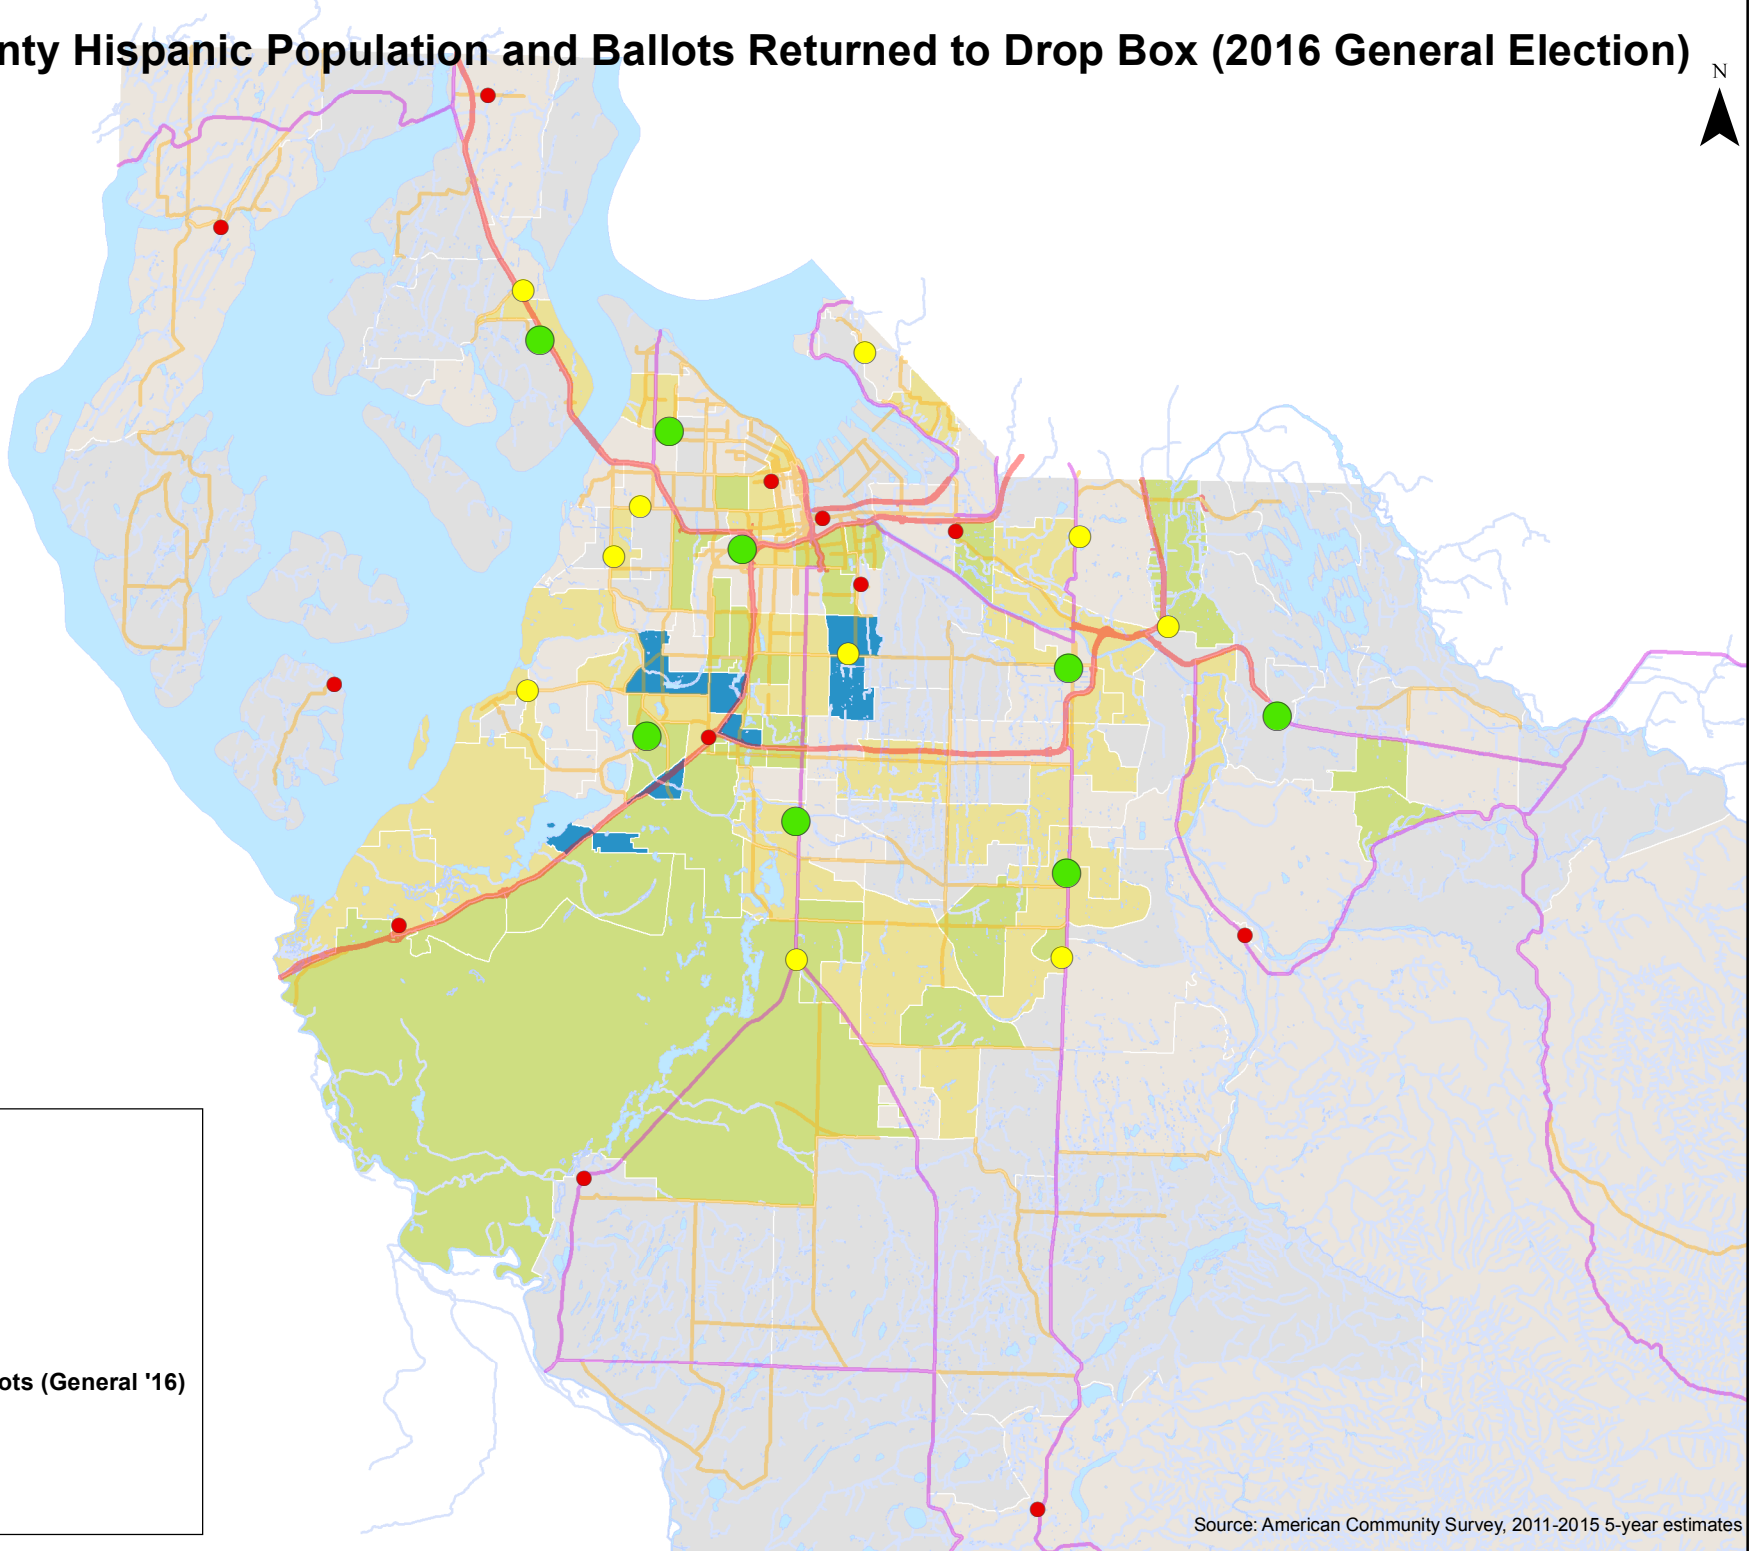

# Pierce County Hispanic Population and Ballots Returned to Drop Box (2016 General Election)

Source: American Community Survey, 2011-2015 5-year estimates