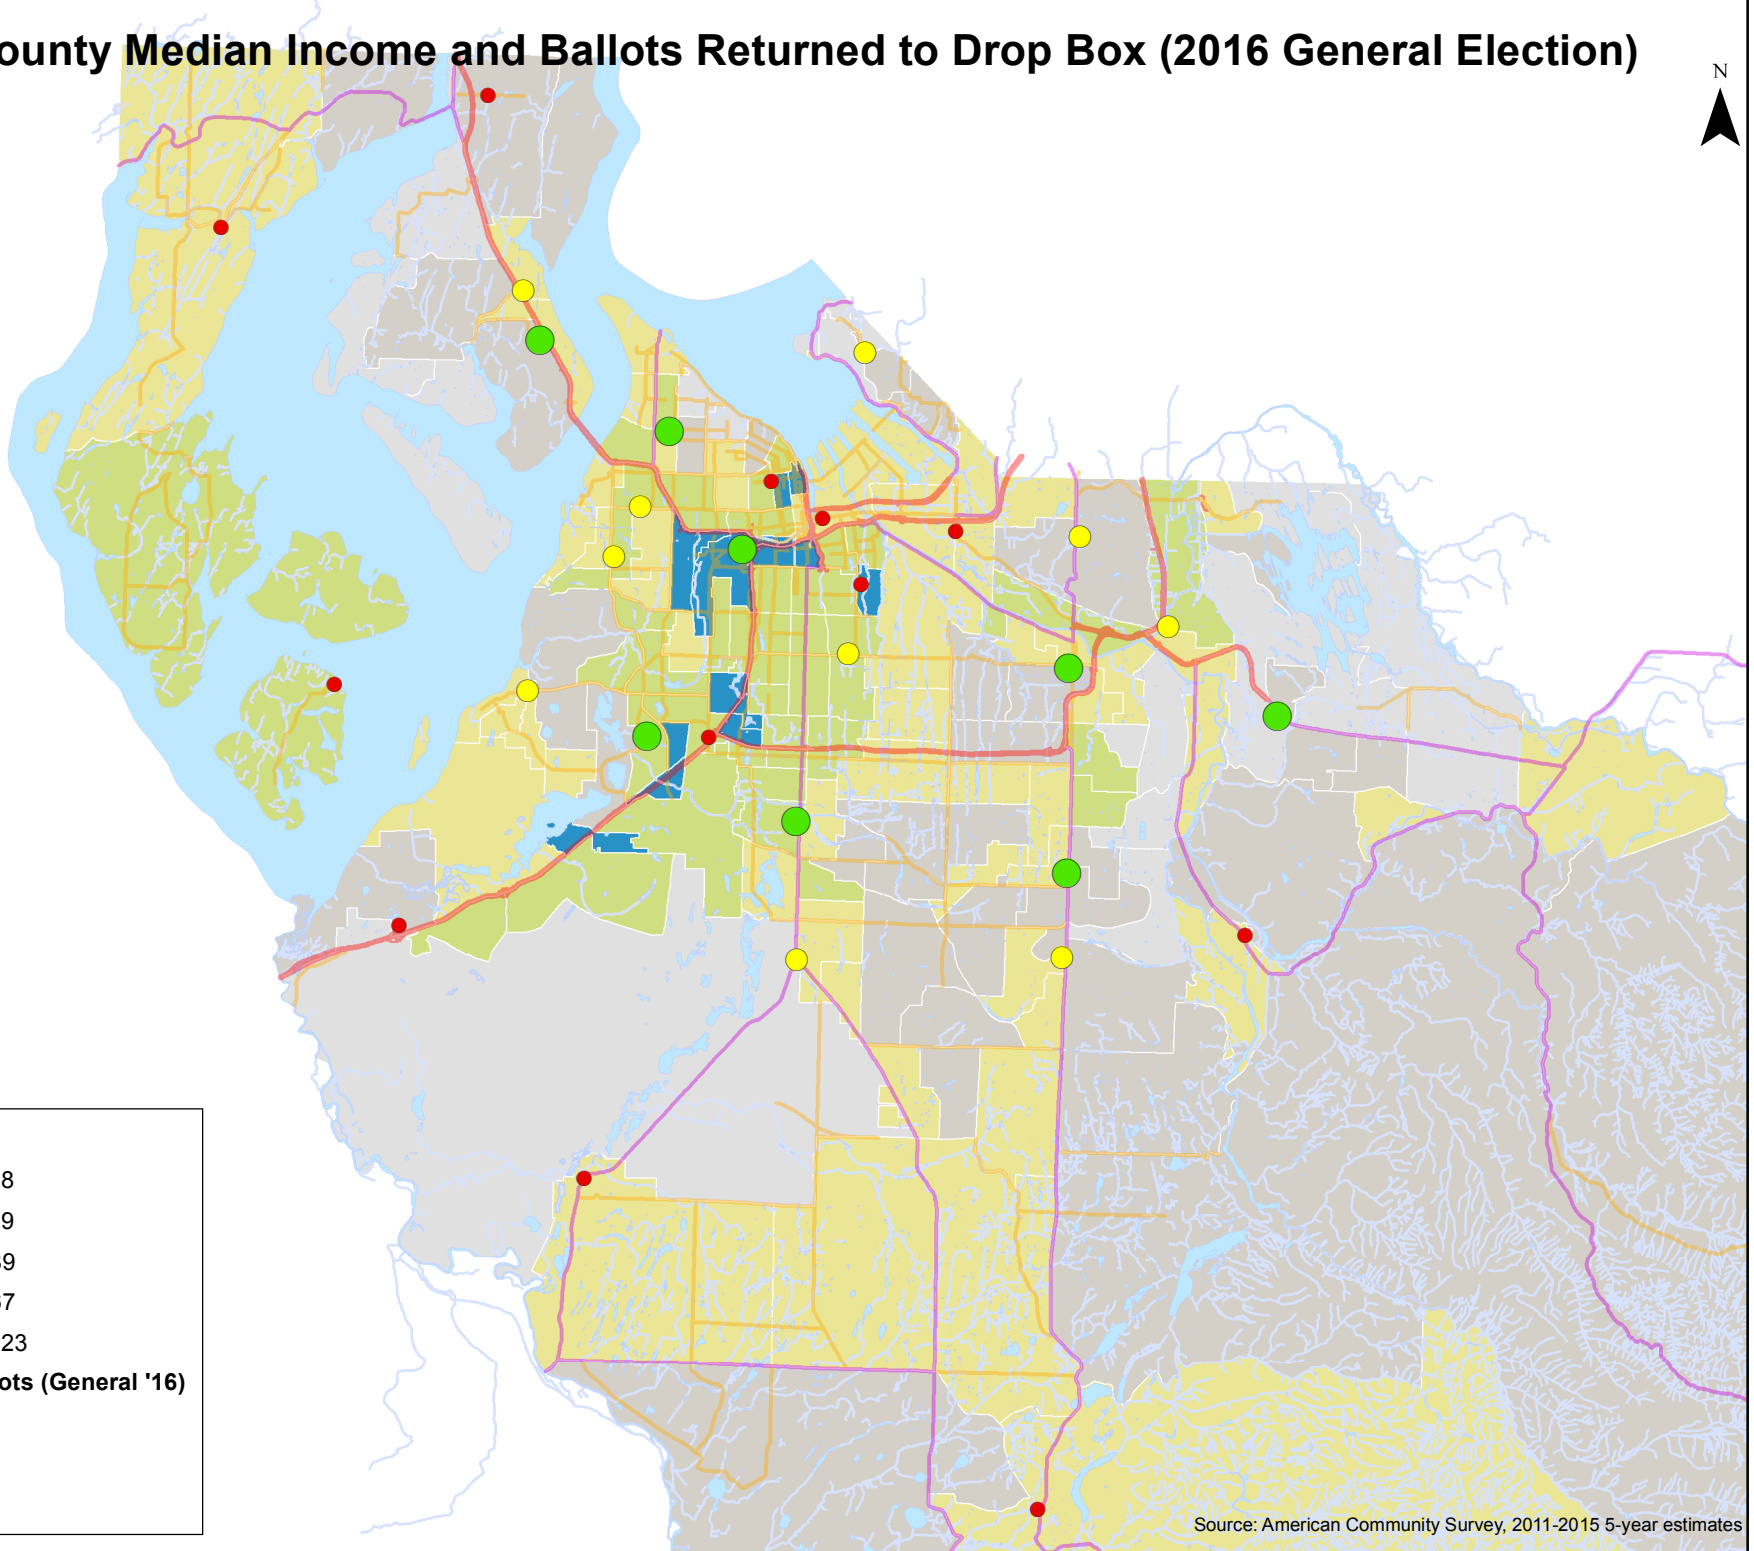

# Pierce County Median Income and Ballots Returned to Drop Box (2016 General Election)

Source: American Community Survey, 2011-2015 5-year estimates