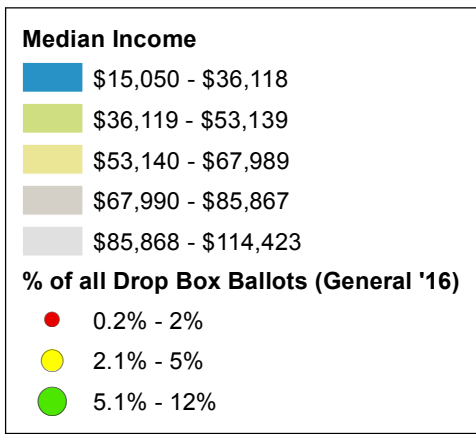

# Pierce County Median Income and Ballots Returned to Drop Box (2016 General Election)

Source: American Community Survey, 2011-2015 5-year estimates