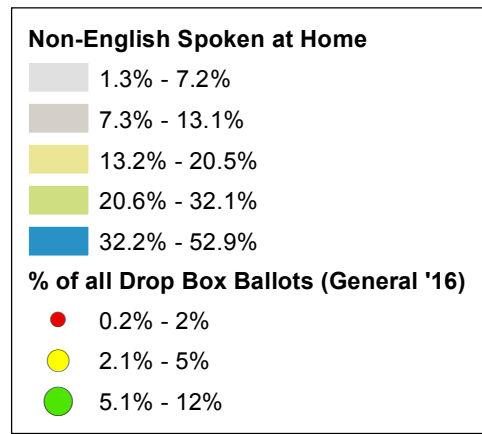

Pierce County Non-English Language Spoken at Home and Ballots Returned to Drop Box (2016 General Election)

Source: American Community Survey, 2011-2015 5-year estimates