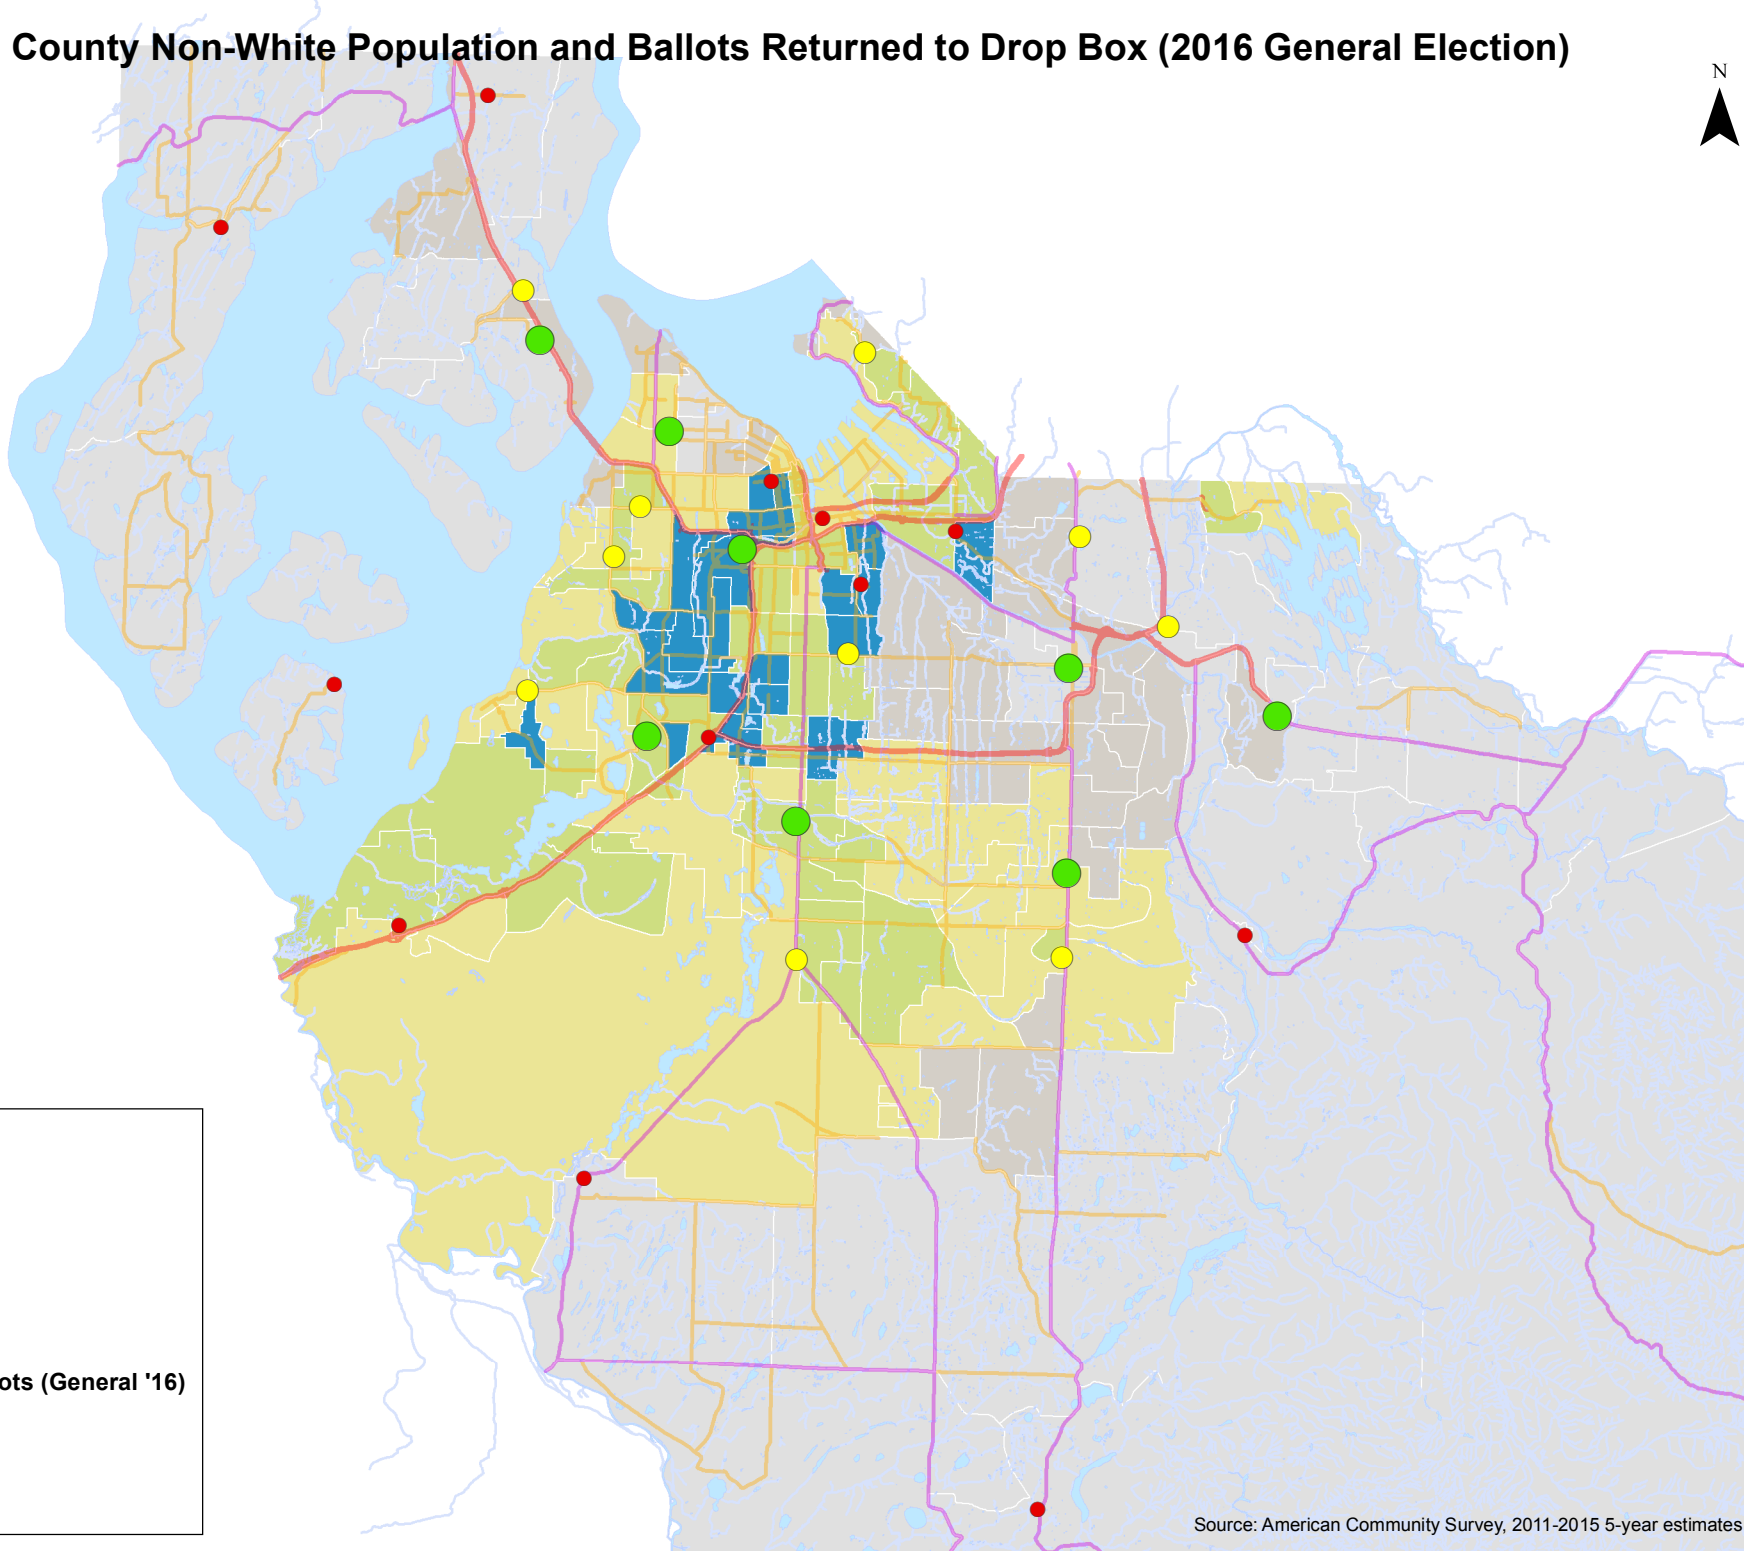

Pierce County Non-White Population and Ballots Returned to Drop Box (2016 General Election)

Source: American Community Survey, 2011-2015 5-year estimates