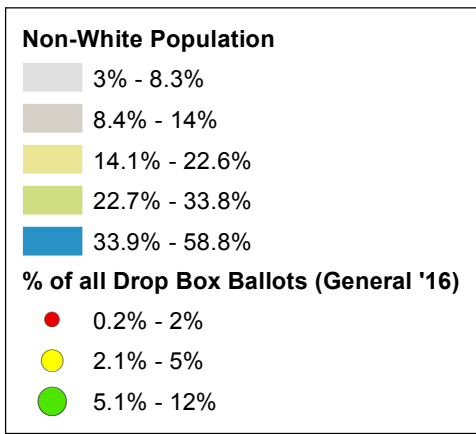

Pierce County Non-White Population and Ballots Returned to Drop Box (2016 General Election)

Source: American Community Survey, 2011-2015 5-year estimates