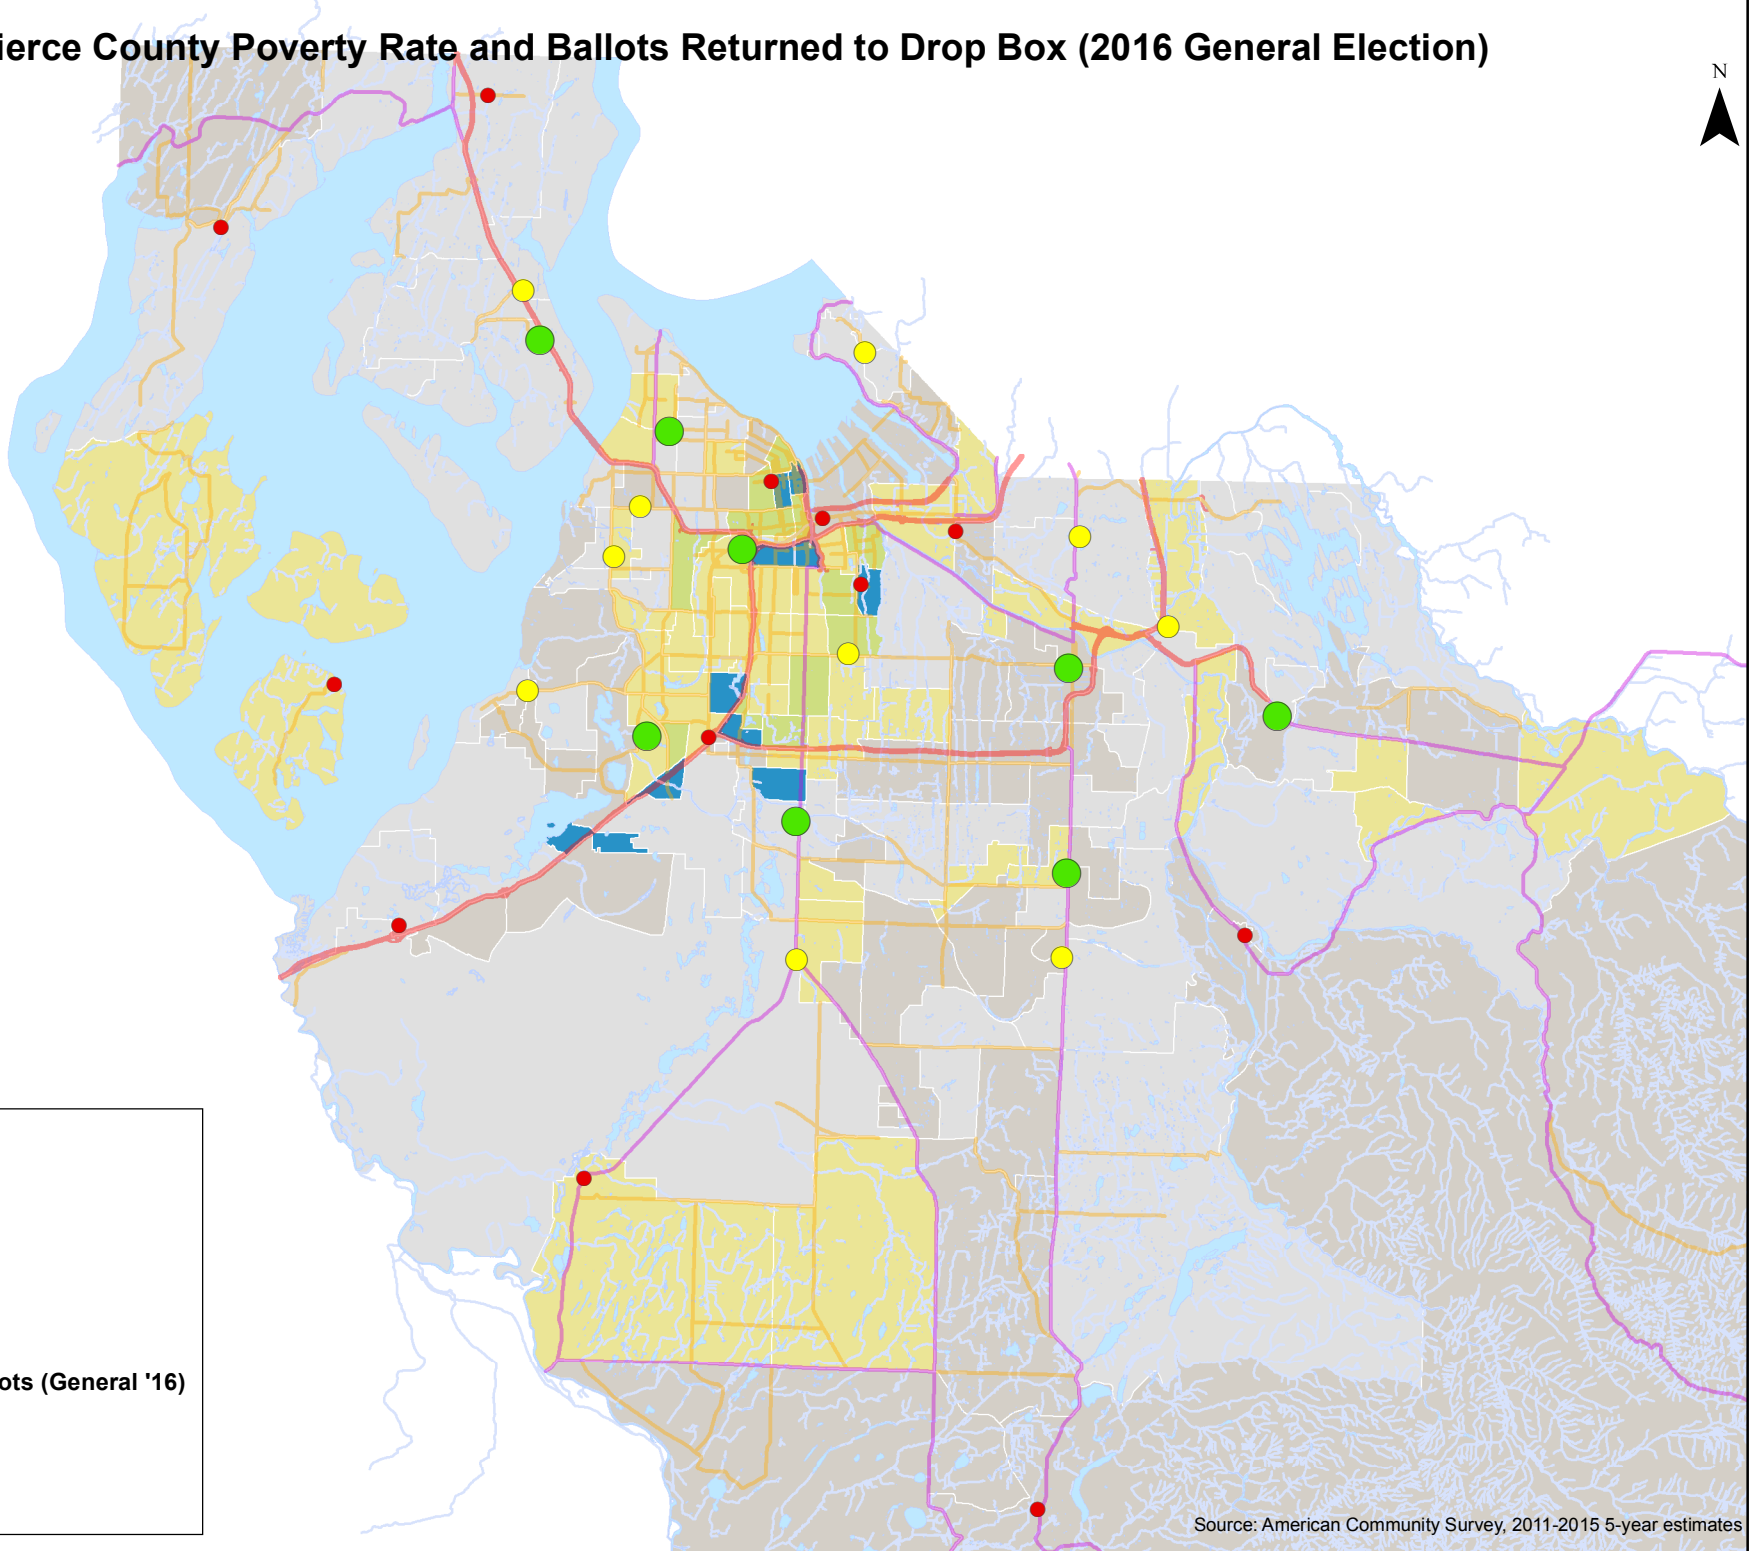

# Pierce County Poverty Rate and Ballots Returned to Drop Box (2016 General Election)

Source: American Community Survey, 2011-2015 5-year estimates