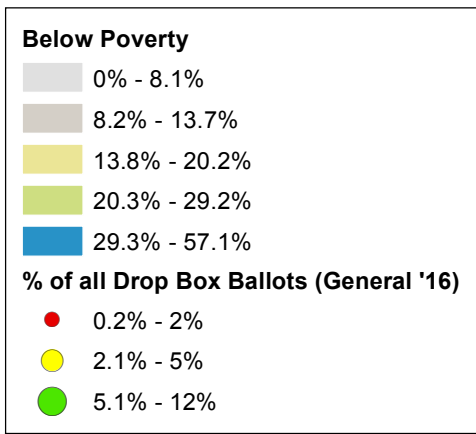

# Pierce County Poverty Rate and Ballots Returned to Drop Box (2016 General Election)

Source: American Community Survey, 2011-2015 5-year estimates