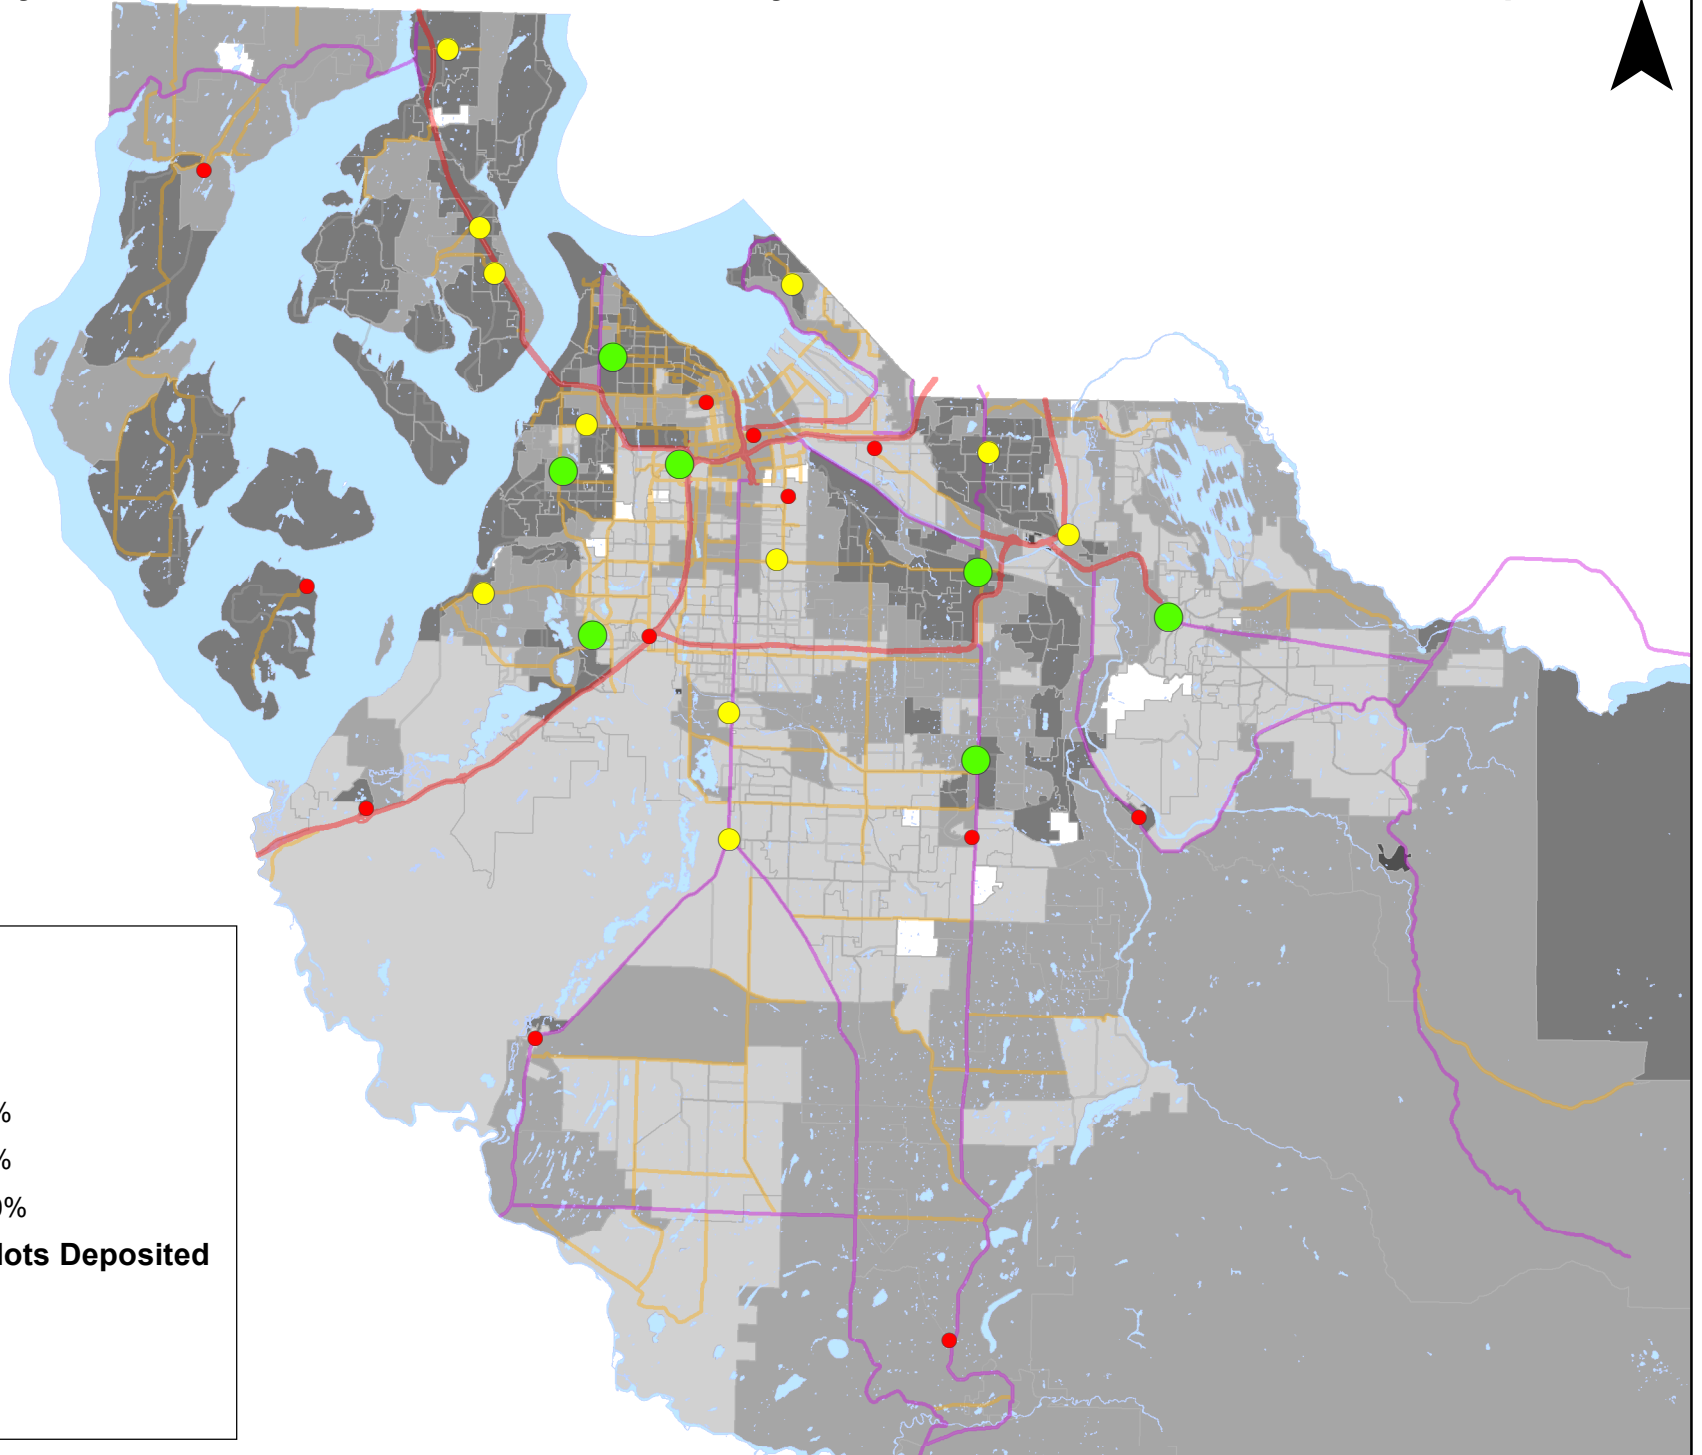

# Pierce County 2015 General Election Voter Turnout by Precinct and Ballots Returned to Drop Box <sup>N</sup>

## Turnout

## Proportion of Ballots Deposited