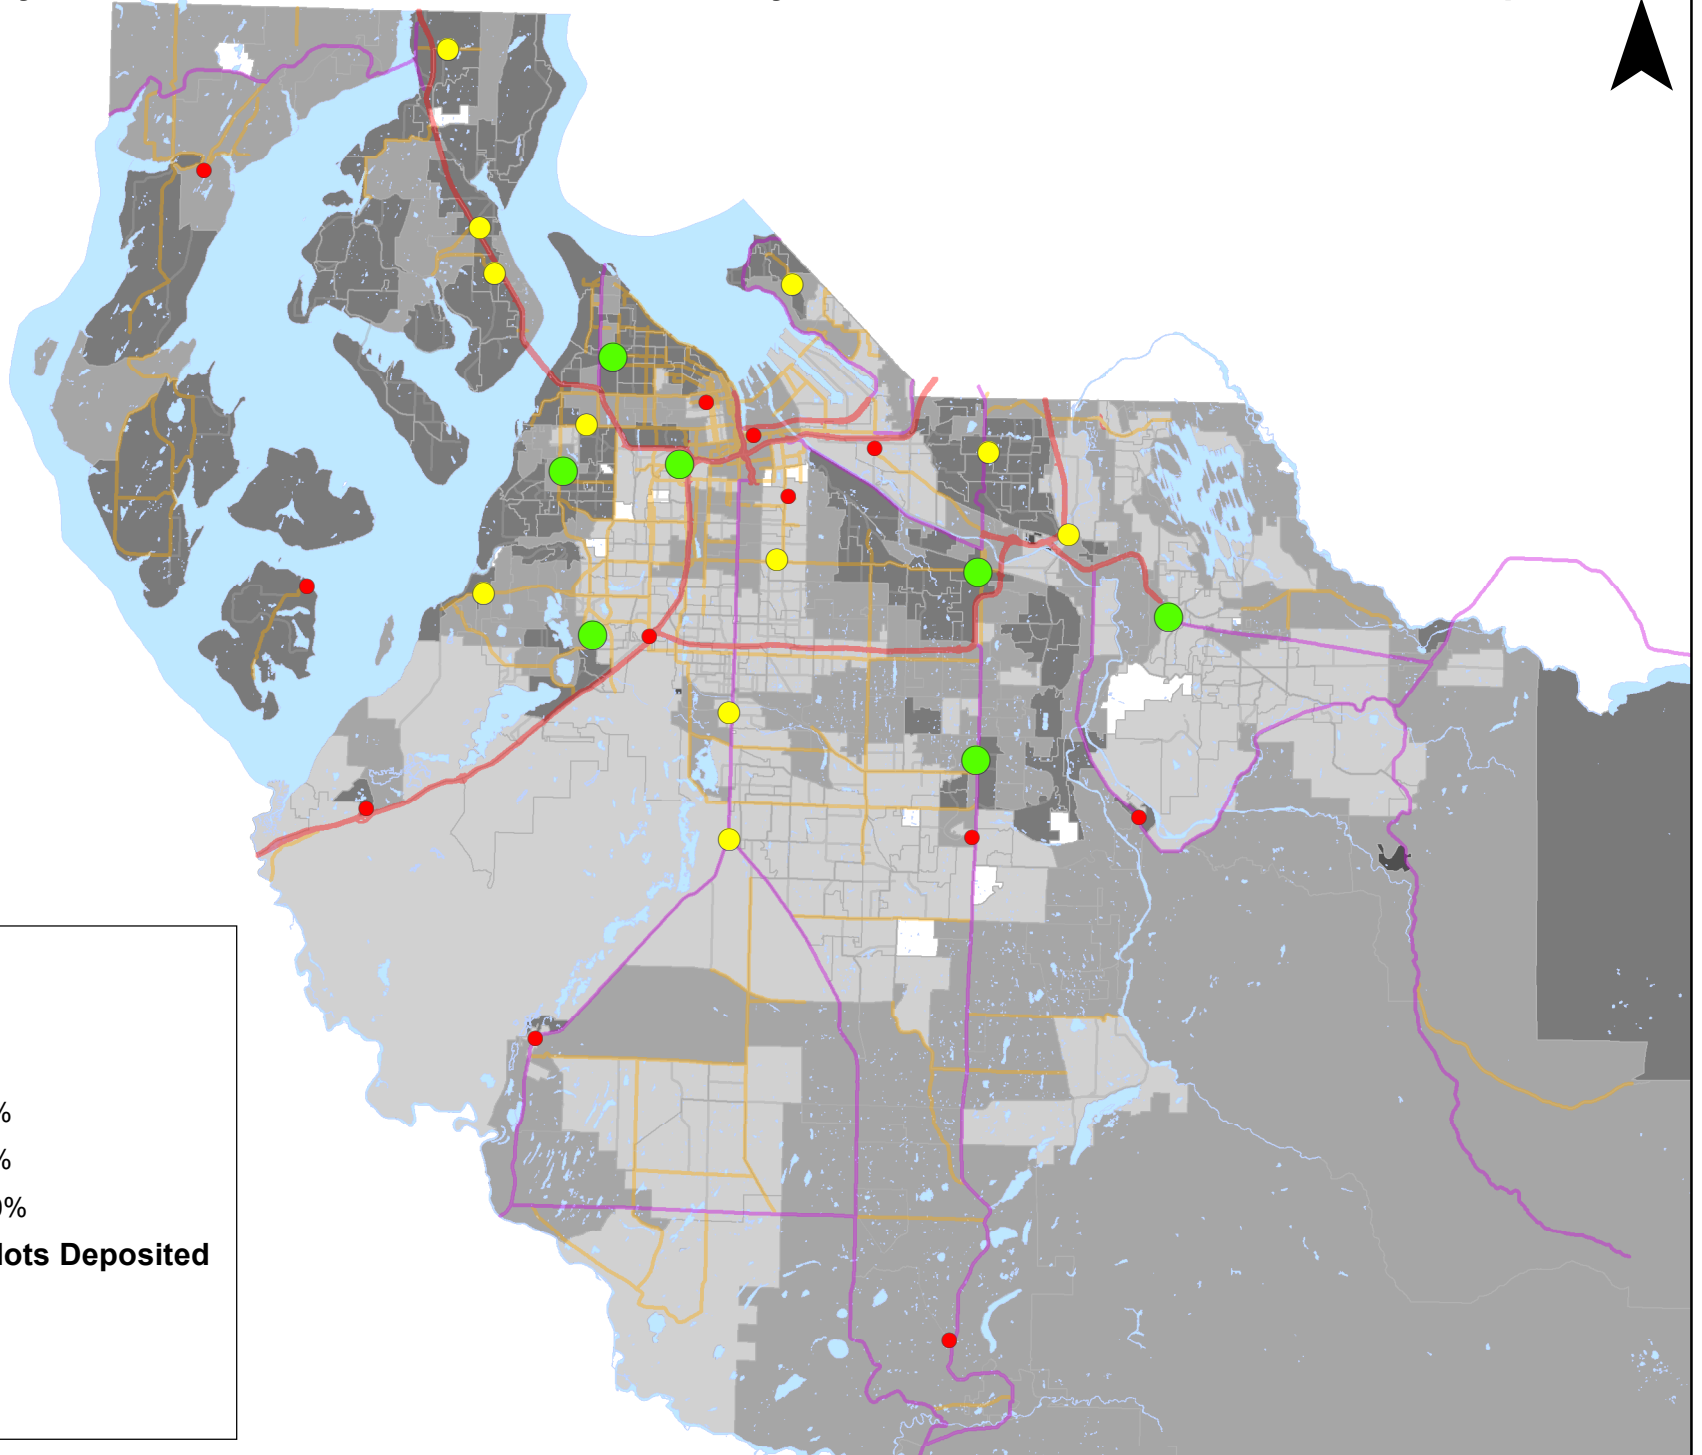

Pierce County 2015 General Election Voter Turnout by Precinct and Ballots Returned to Drop Box ^N

Turnout

Proportion of Ballots Deposited