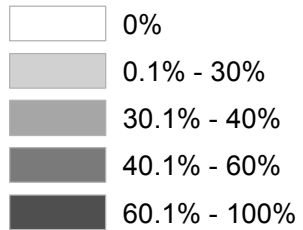

Pierce County 2015 General Election Voter Turnout by Precinct and Ballots Returned to Drop Box ^N

Turnout

Proportion of Ballots Deposited