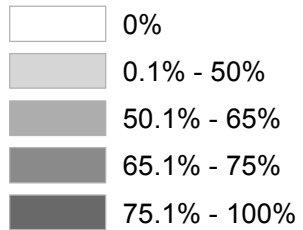

Pierce County 2016 General Election Voter Turnout by Precinct and Ballots Returned to Drop Box ^N

Turnout

Proportion of Ballots Deposited