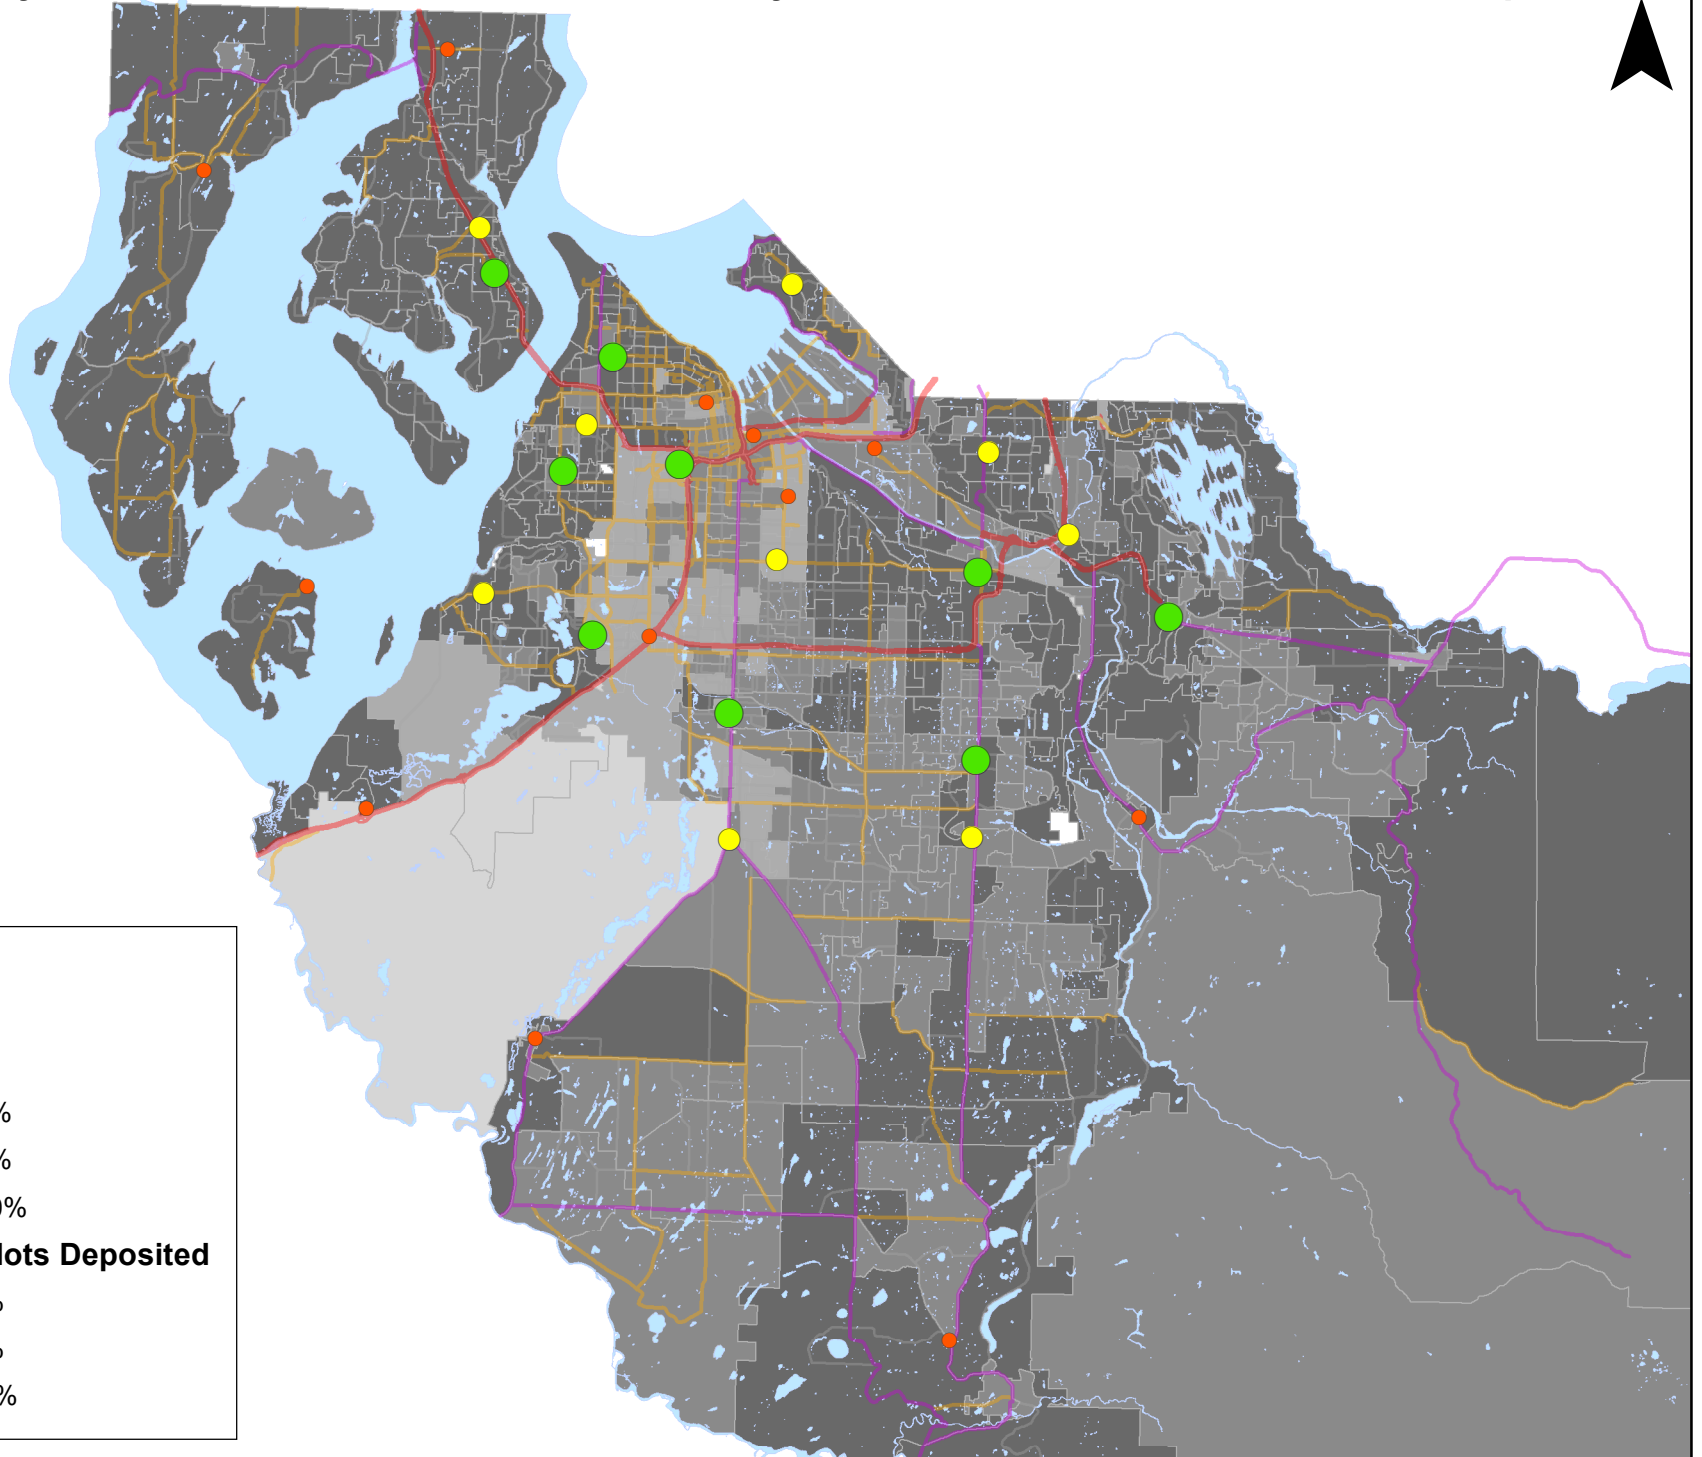

# Pierce County 2016 General Election Voter Turnout by Precinct and Ballots Returned to Drop Box <sup>N</sup>

## Turnout