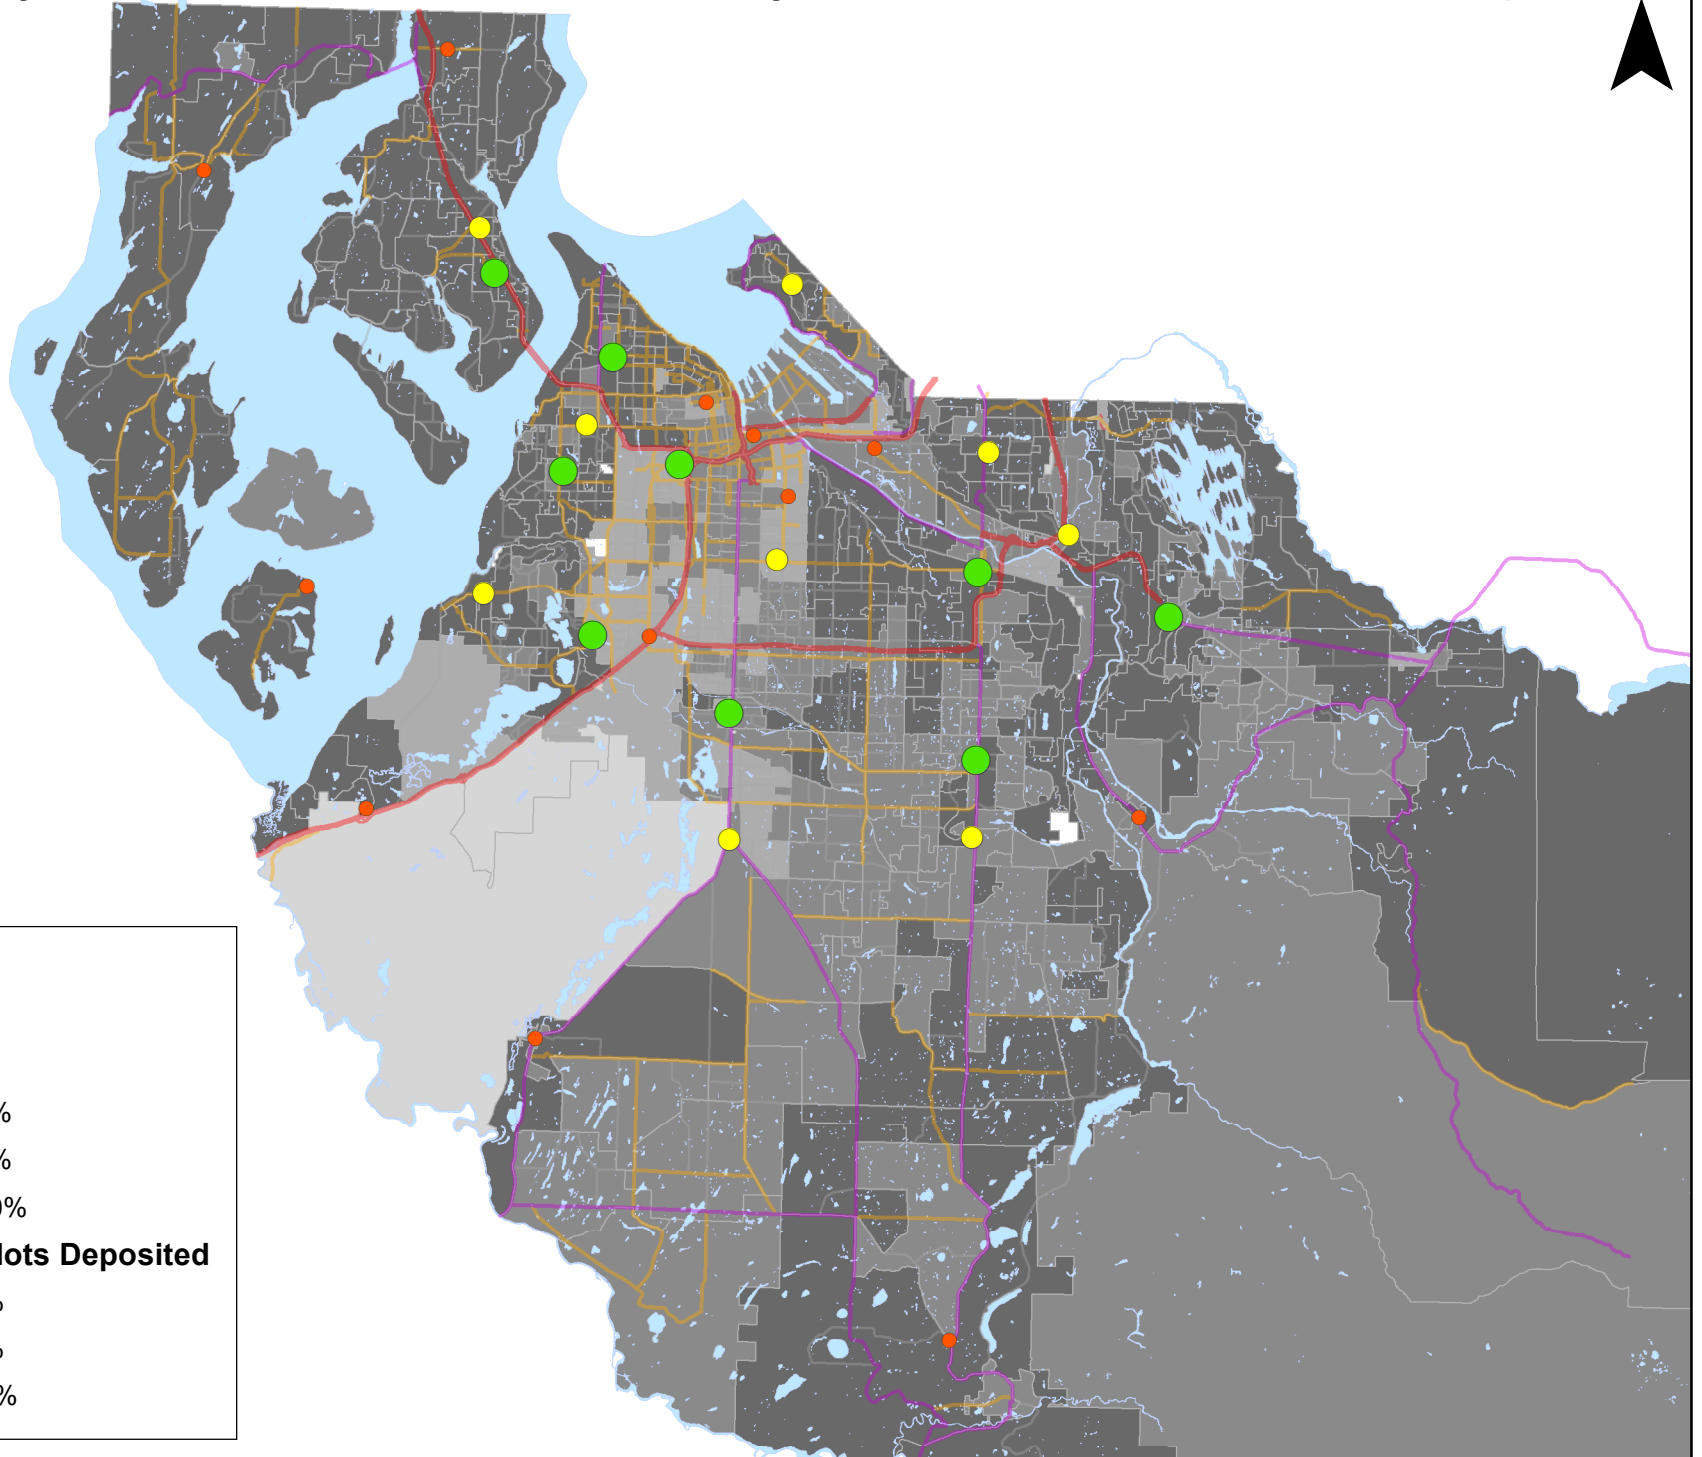

Pierce County 2016 General Election Voter Turnout by Precinct and Ballots Returned to Drop Box ^N

Turnout

Proportion of Ballots Deposited