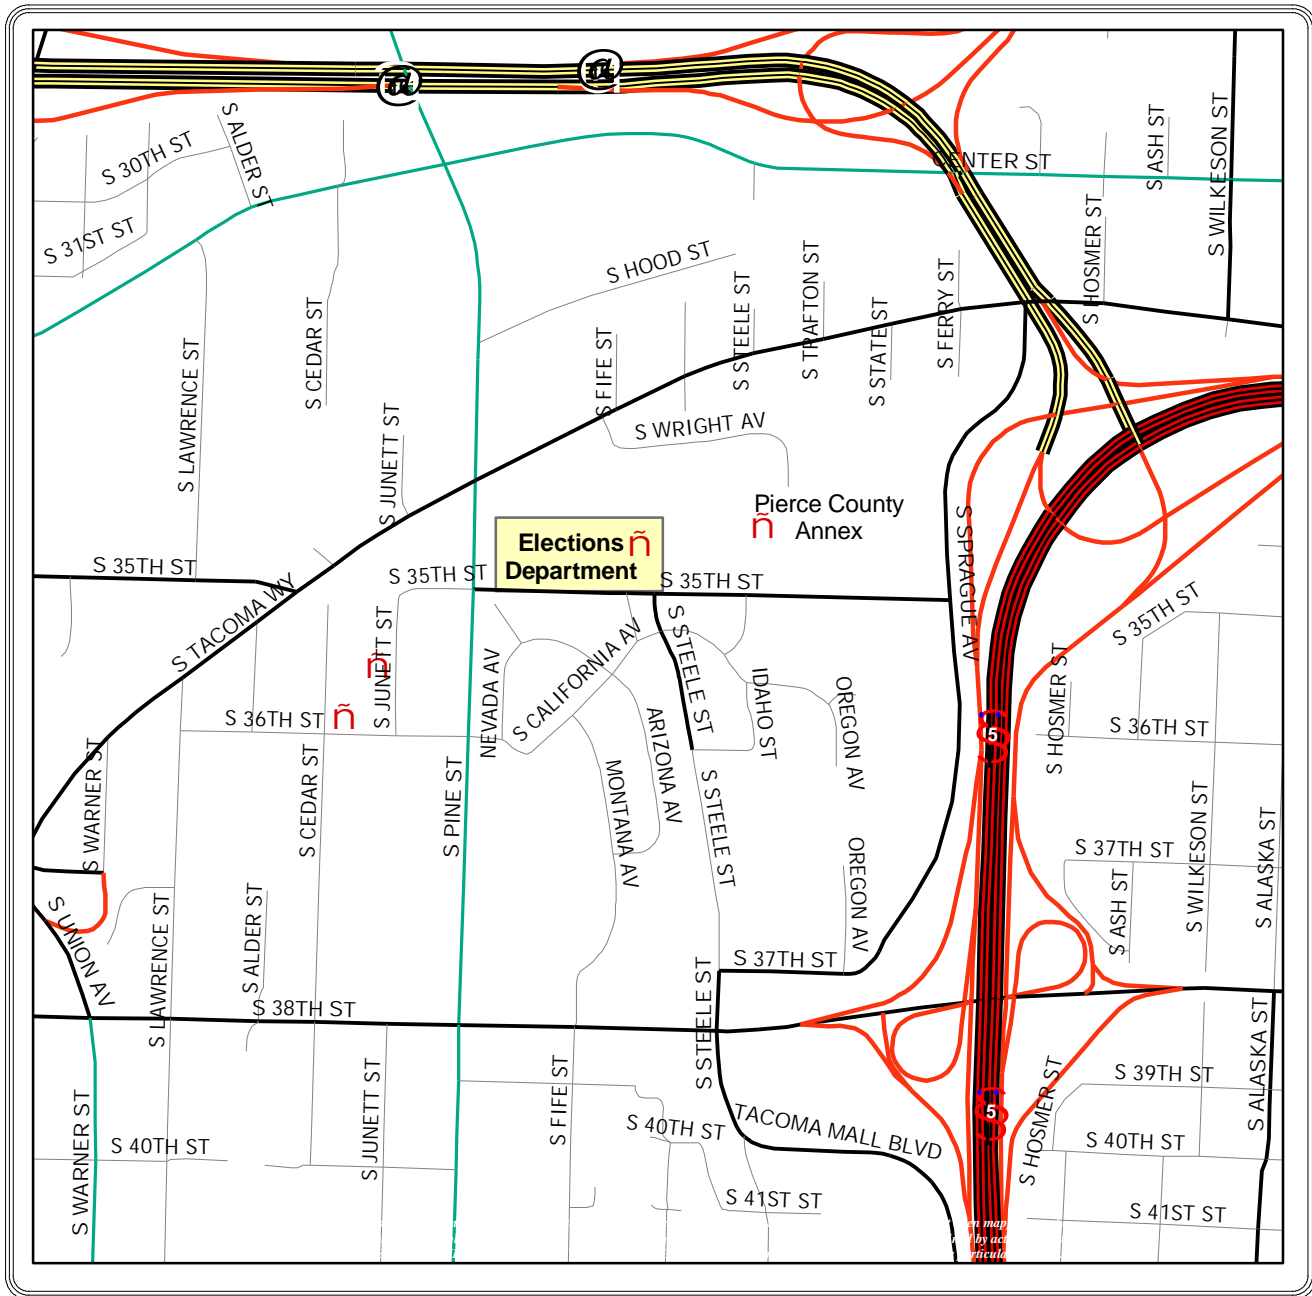

Pierce County Election Center
2501 S. 35th St. Suite C
Tacoma, WA 98409

Driving Directions from Interstate 5

Take the 38th St. West exit. Stay in the right hand lane and turn right at the first stop light (Steele St.). Continue through the next stop light, past Costco until the road ends at 35th St. The Election Center is the building directly in front of you. Turn right, and then turn left into the parking lot. The visitor entrance door is marked.