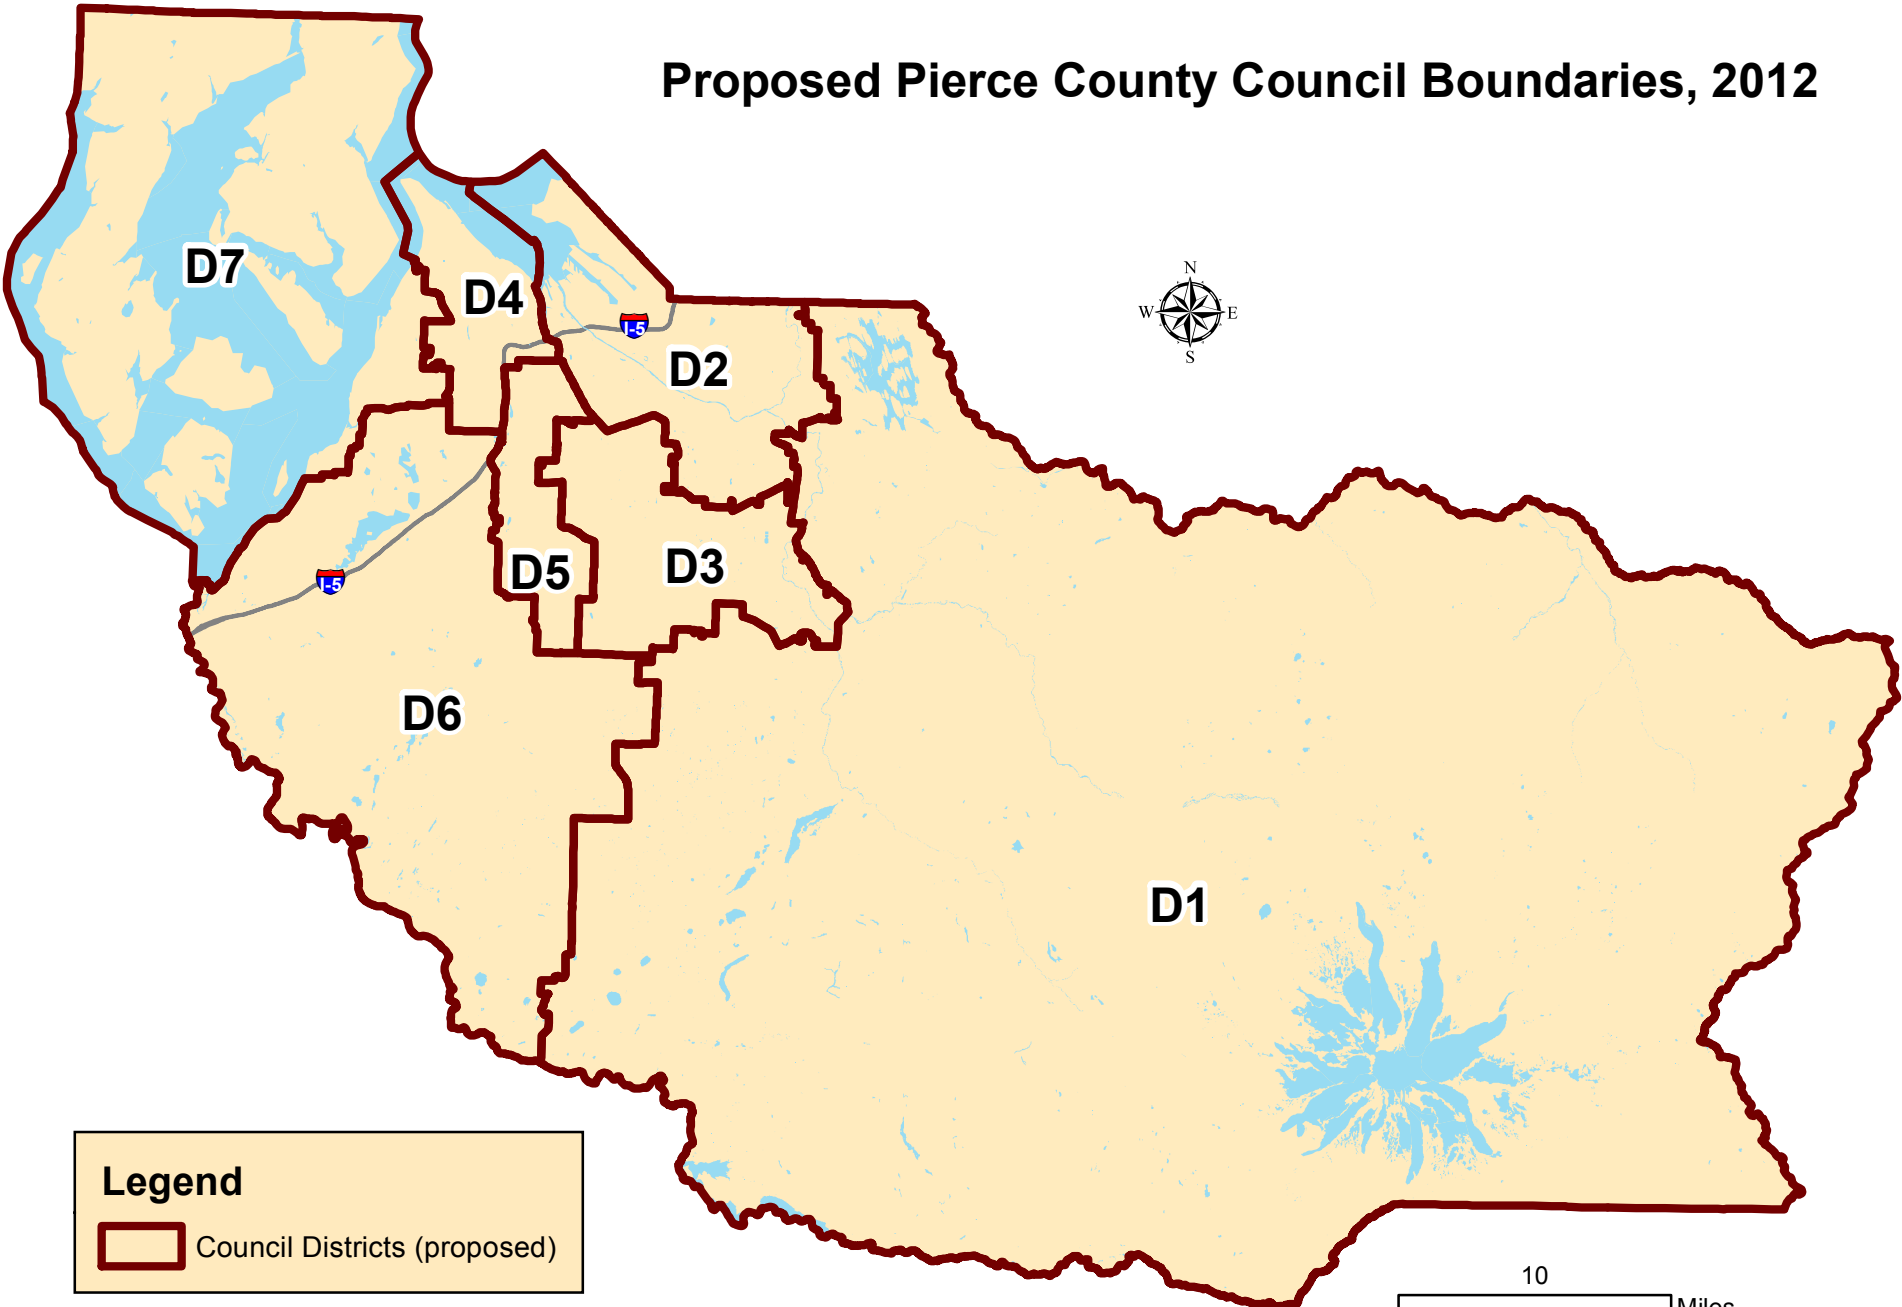

Proposed Pierce County Council Boundaries, 2012

Legend

 Council Districts (proposed)

10 Miles