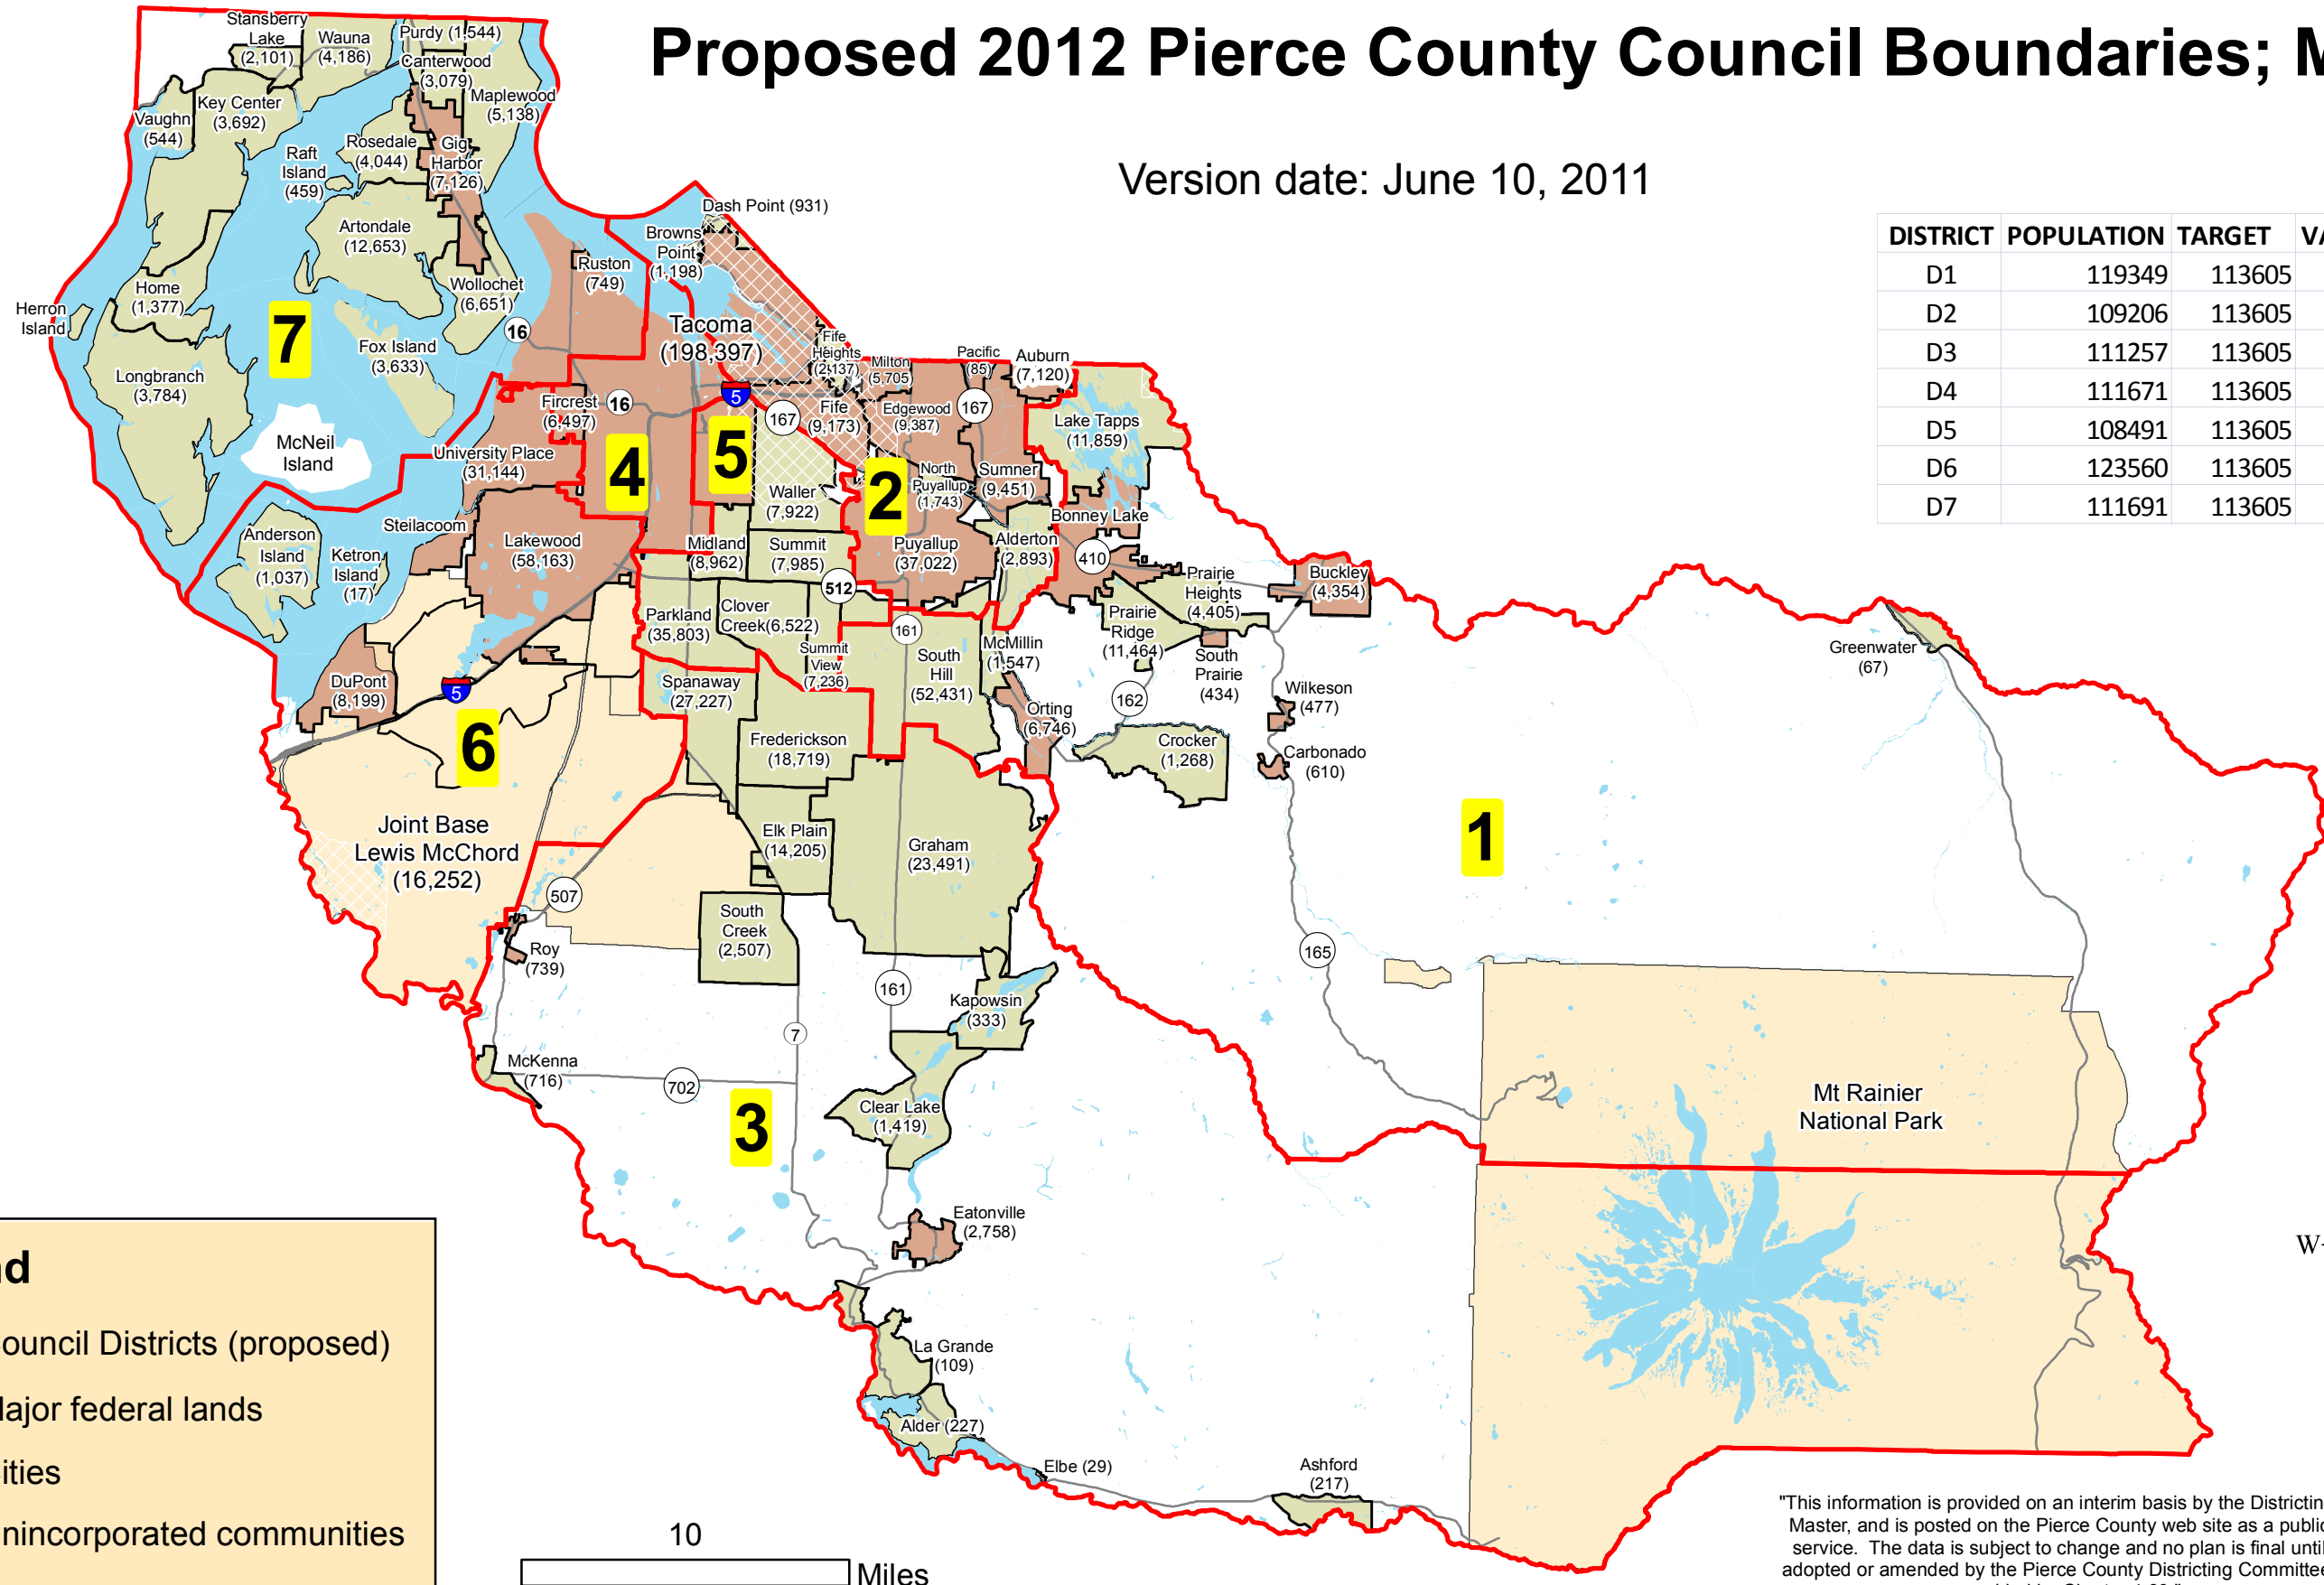

Proposed 2012 Pierce County Council Boundaries; Map D

Version date: June 10, 2011

DISTRICT	POPULATION	TARGET	VARIANCE
D1	119349	113605	5.1%
D2	109206	113605	-3.9%
D3	111257	113605	-2.1%
D4	111671	113605	-1.7%
D5	108491	113605	-4.5%
D6	123560	113605	8.8%
D7	111691	113605	-1.7%

Legend

- Council Districts (proposed)
- Major federal lands
- Cities
- Unincorporated communities

"This information is provided on an interim basis by the Districting Master, and is posted on the Pierce County web site as a public service. The data is subject to change and no plan is final until adopted or amended by the Pierce County Districting Committee as provided by Charter 4.60."