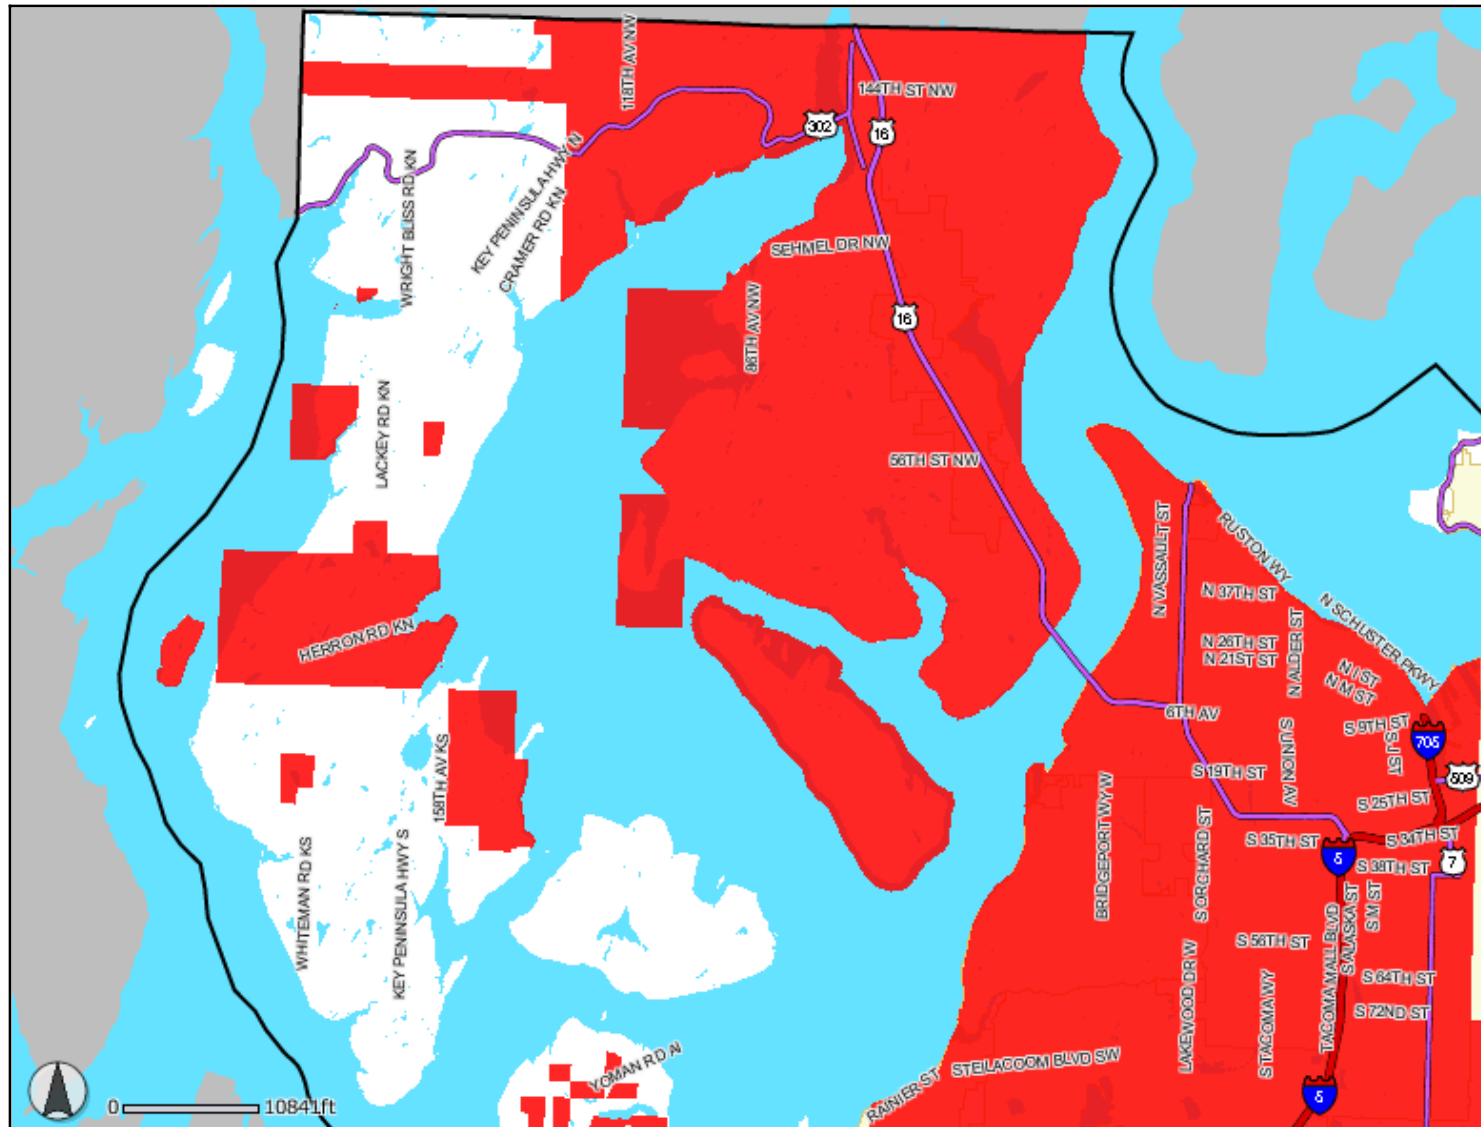

NoShootZonePeninsula

May 03, 2007

Legend

Firearm Restrictions

- All Hours
- 6p-8:30a Odd Days
- Discharge Shotgun Only

Disclaimer: The map features are approximate and are intended only to provide an indication of said feature. Additional areas that have not been mapped may be present. This is not a survey. The County assumes no liability for variations ascertained by actual survey. **ALL DATA IS EXPRESSLY PROVIDED 'AS IS' AND 'WITH ALL FAULTS'**. The County makes no warranty of fitness for a particular purpose.