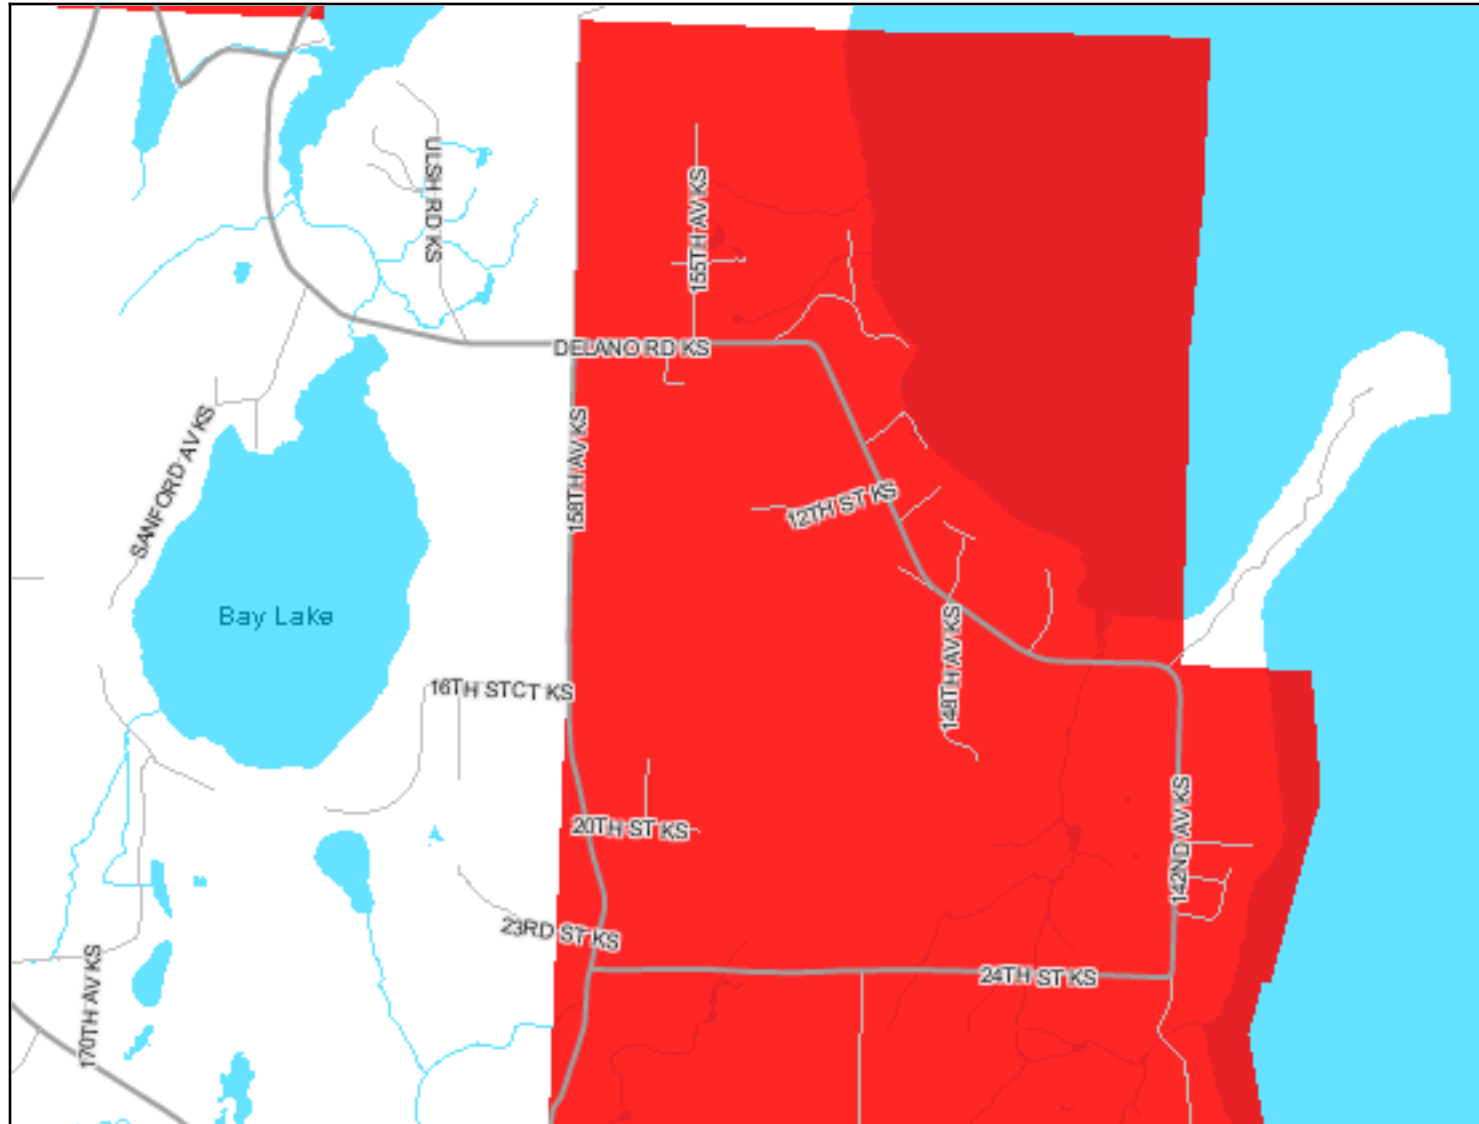

NoShootPenrose

May 03, 2007

Legend

Firearm Restrictions

-  All Hours
-  6p-8:30a Odd Days
-  Discharge Shotgun Only

Disclaimer: The map features are approximate and are intended only to provide an indication of said feature. Additional areas that have not been mapped may be present. This is not a survey. The County assumes no liability for variations ascertained by actual survey. **ALL DATA IS EXPRESSLY PROVIDED 'AS IS' AND 'WITH ALL FAULTS'**. The County makes no warranty of fitness for a particular purpose.