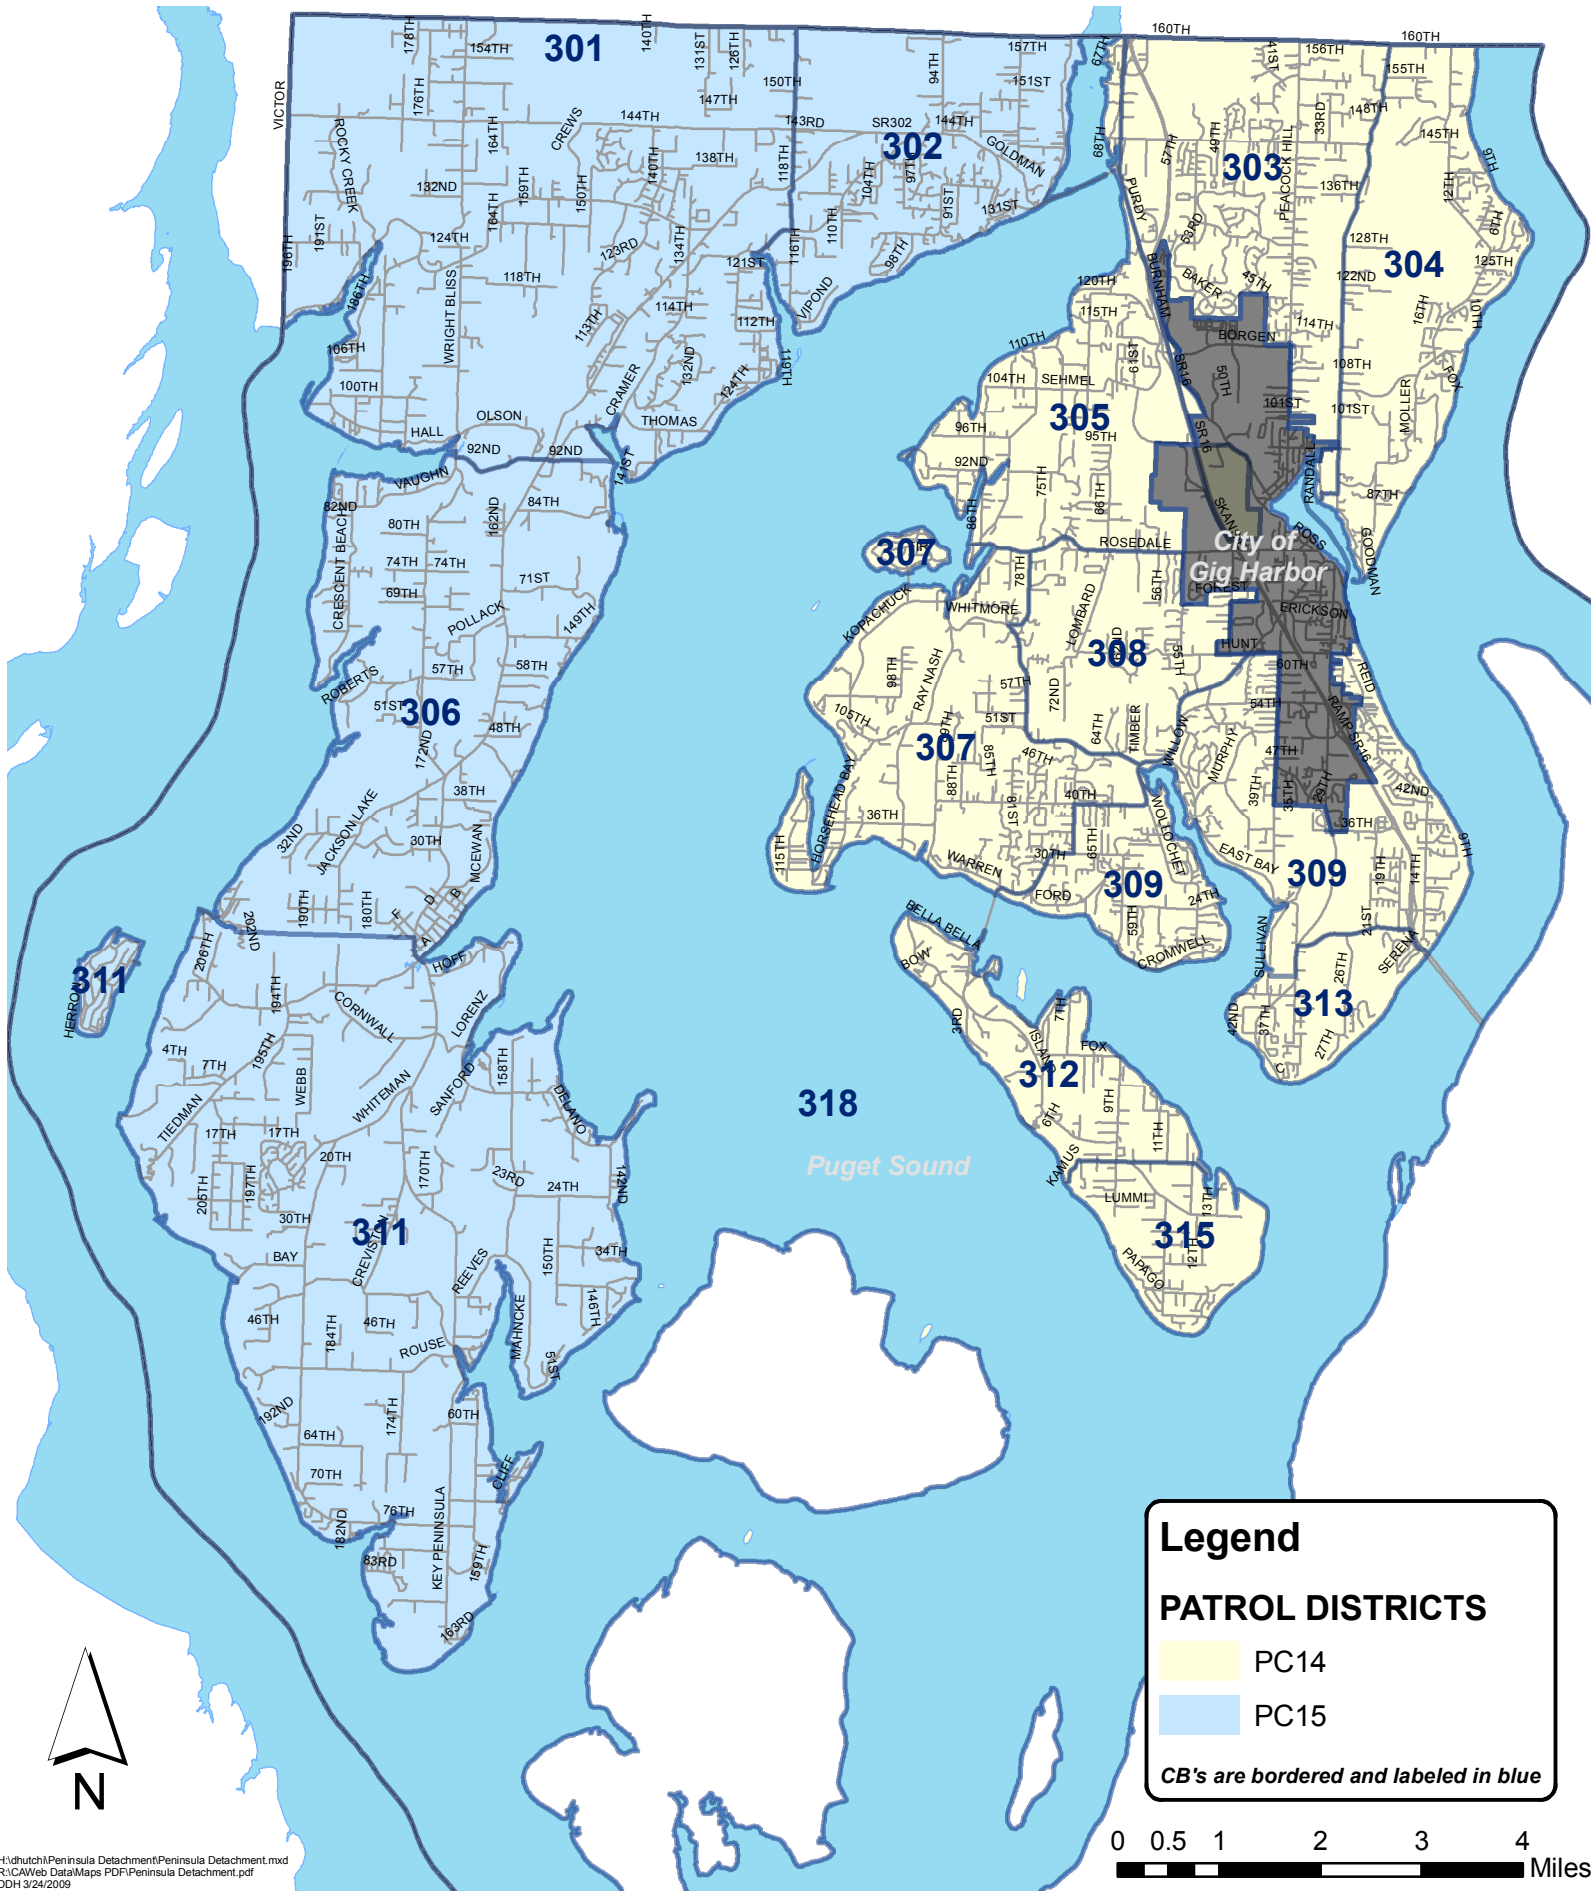

Peninsula Detachment (PC14 & PC15)

Legend

PATROL DISTRICTS

- PC14
- PC15

CB's are bordered and labeled in blue