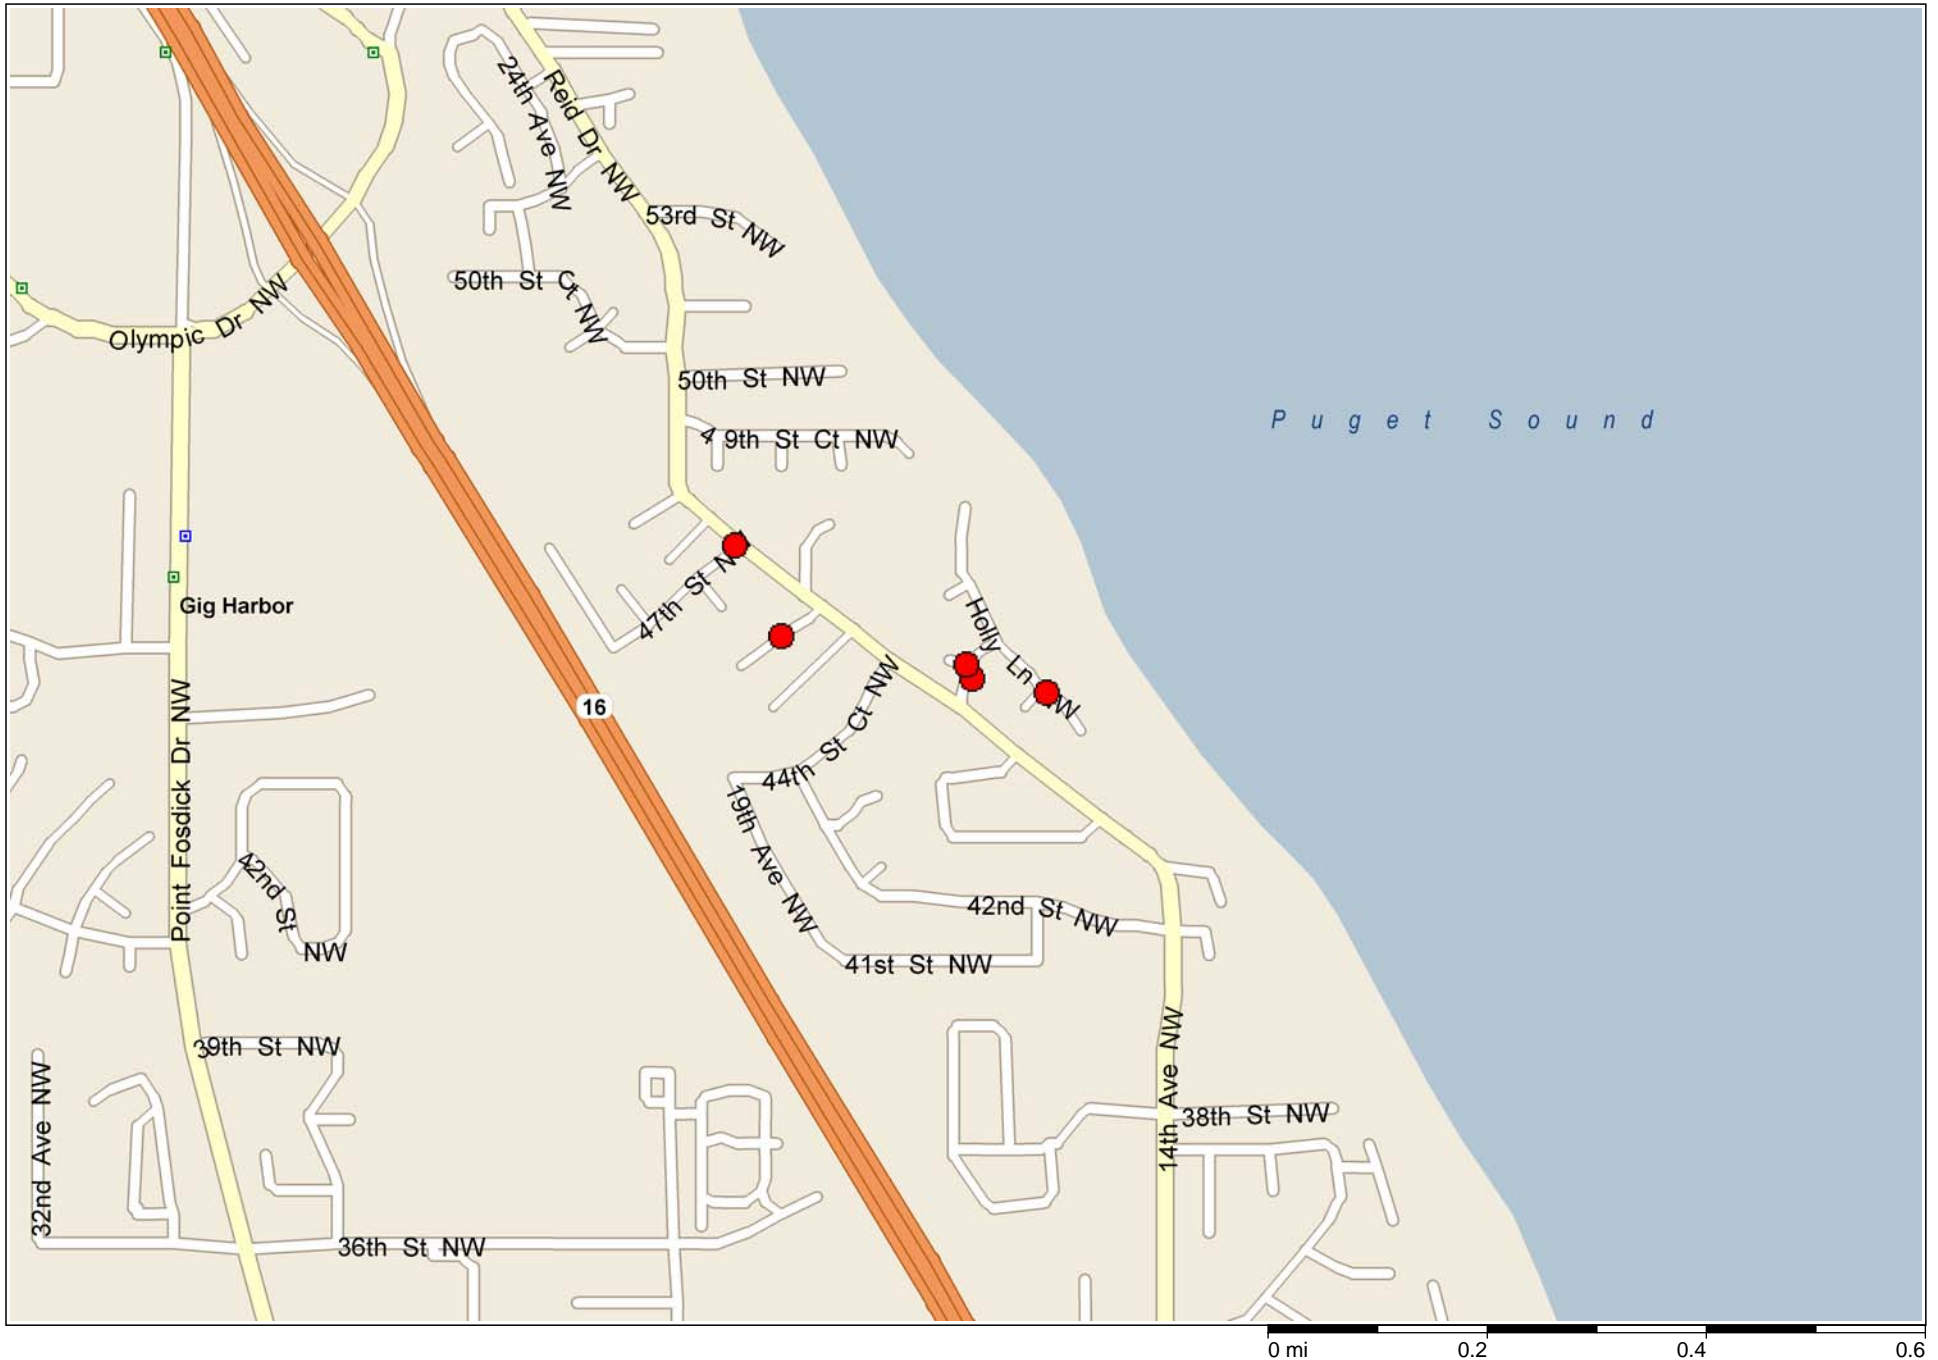

Peninsula Detachment Crime Alert

12/13/06 – Series of Vandalisms in Shore Acres Area

Between 7:00 pm on 12/9/06 and 5:00 pm the following day, five vandalisms occurred in the Shore Acres residential area near Gig Harbor in unincorporated Pierce County.

Damage included swastikas and Fourth Reich references spray painted in yellow on vehicles, street signs and on buildings. In two of the reports, wires for lighting were cut into several pieces. In another incident, a window was broken during the vandalism.

During one incident, at 2:30 am, a faded dark blue and light blue 1960s pickup truck was seen parked in the area. The truck had a pipe style rack mounted in its bed. A white male was observed running to the vehicle before he drove the truck away.

vandalism

Photos of Shore Acres Vandalisms