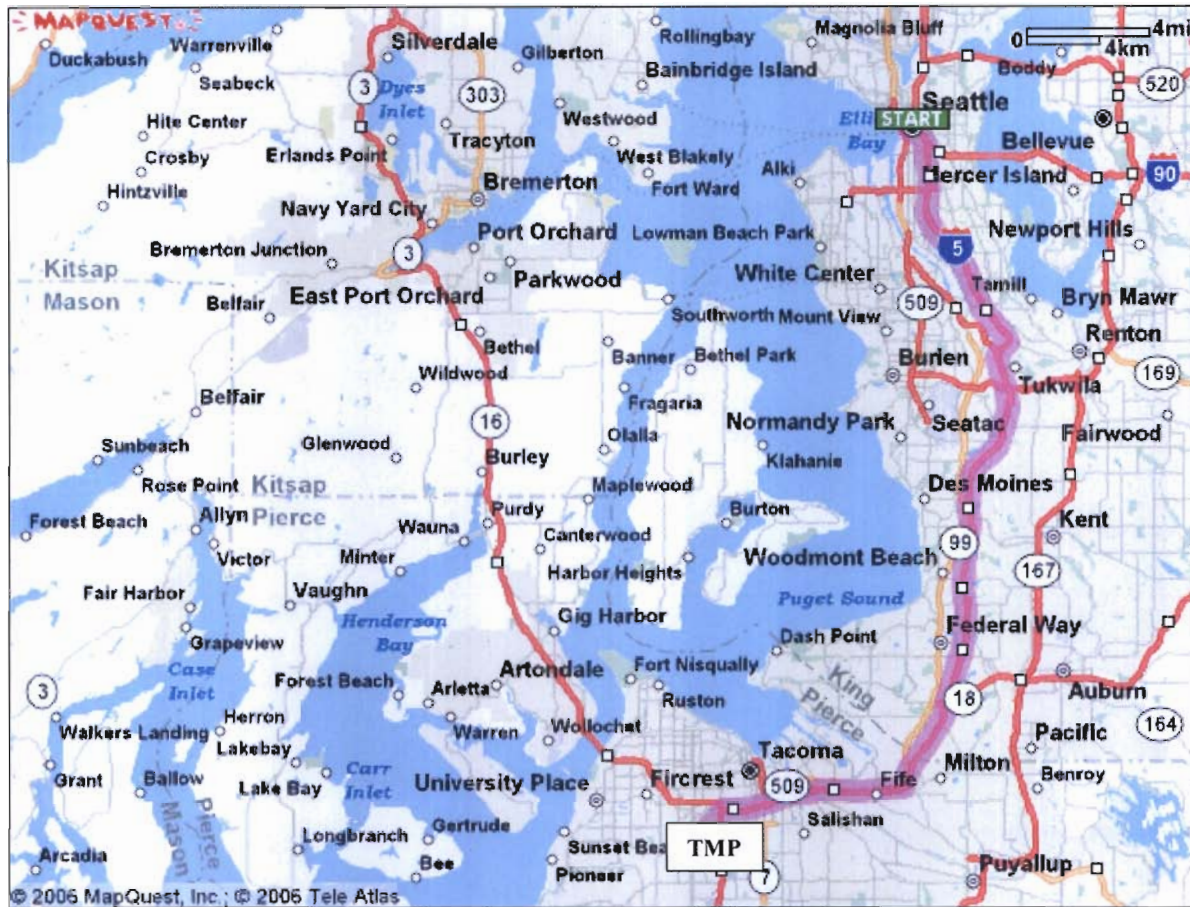

SEATTLE TO TACOMA MALL PLAZA

1. Start out going NORTHEAST on MARION STREET toward 6TH AVENUE.
2. Turn RIGHT onto 6TH AVENUE.
3. Take the I-5 SOUTH ramp toward TACOMA/PORTLAND.
4. Take the AIRPORT WAY exit on the LEFT.
5. Merge onto I-5 SOUTH toward SEA-TAC AIRPORT/USE EXIT 154B.
6. Take the WA-16 WEST/SOUTH 38TH STREET SOUTH exit number 132 toward GIG HARBOR/BREMERTON.
7. Take the SOUTH 38TH STREET exit on the left toward SPRAGUE AVENUE.
8. Take the SOUTH 38TH STREET WEST exit.
9. Turn SLIGHT RIGHT onto SOUTH 38TH STREET.
10. Turn LEFT onto SOUTH FIFE STREET.
11. Turn RIGHT onto SOUTH 42ND STREET.
12. End at 2702 South 42nd Street, Tacoma, WA 98409-7300.

Total Est. Time: 38 minutes **Total Est. Distance:** 34.42 miles