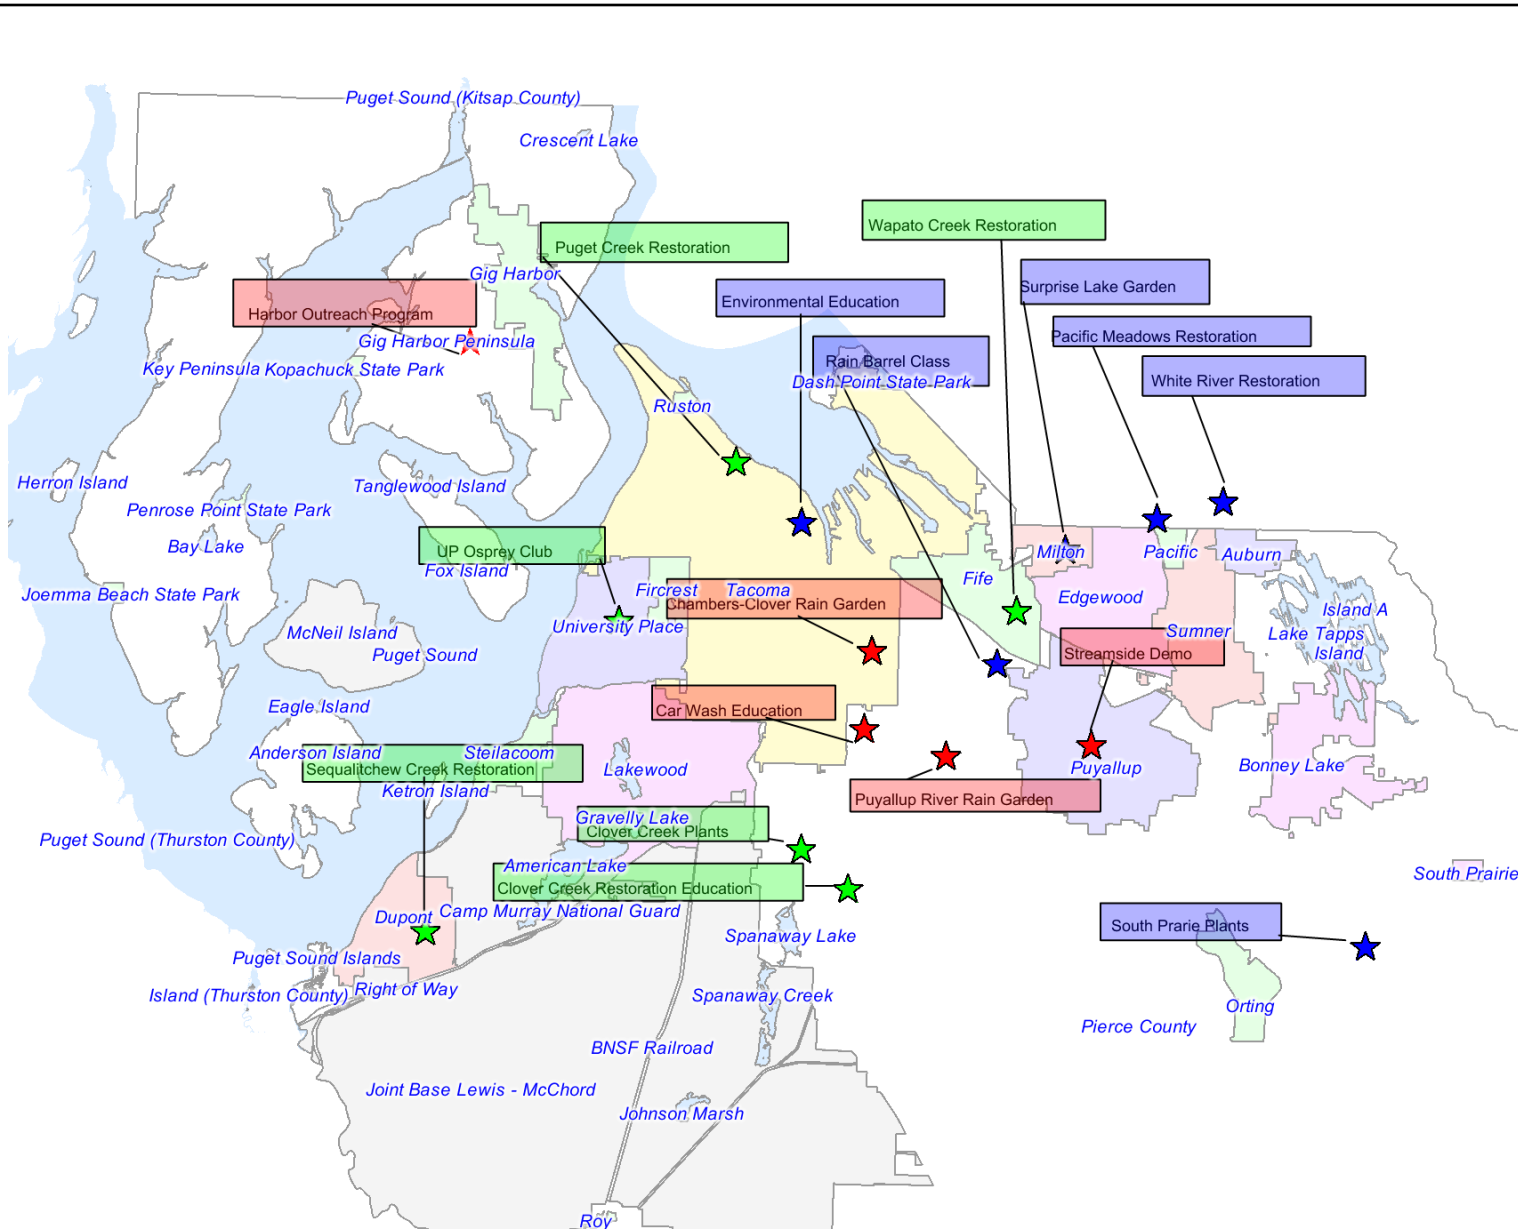

Puyallup-Chambers Small Grants Projects

Map Legend

- ★ Puyallup River WC
- ★ Both WCs
- ★ Chambers Clover WC

Pierce County Basemap

- Unincorporated County
- Tacoma
- Lakewood, Edgewood, Bonney Lake, Buckley, South Prairie
- Steilacoom, Fircrest, Fife, Gig Harbor, Orting, Eatonville, Roy, Carbonado, Wilkeson, Mt Rainier
- University Place, Puyallup, Auburn
- DuPont, Milton, Sumner
- Fort Lewis, McChord, McNeil Island
- Water

Printed: 7/13/10 3:55 PM

The map features are approximate and are intended only to provide an indication of said feature. Additional areas that have not been mapped may be present. This is not a survey. Orthophotos and other data may not align. Pierce County assumes no liability for variations ascertained by actual survey. All data is expressly provided AS IS and WITH ALL FAULTS. Pierce County makes no warranty of fitness for a particular purpose.