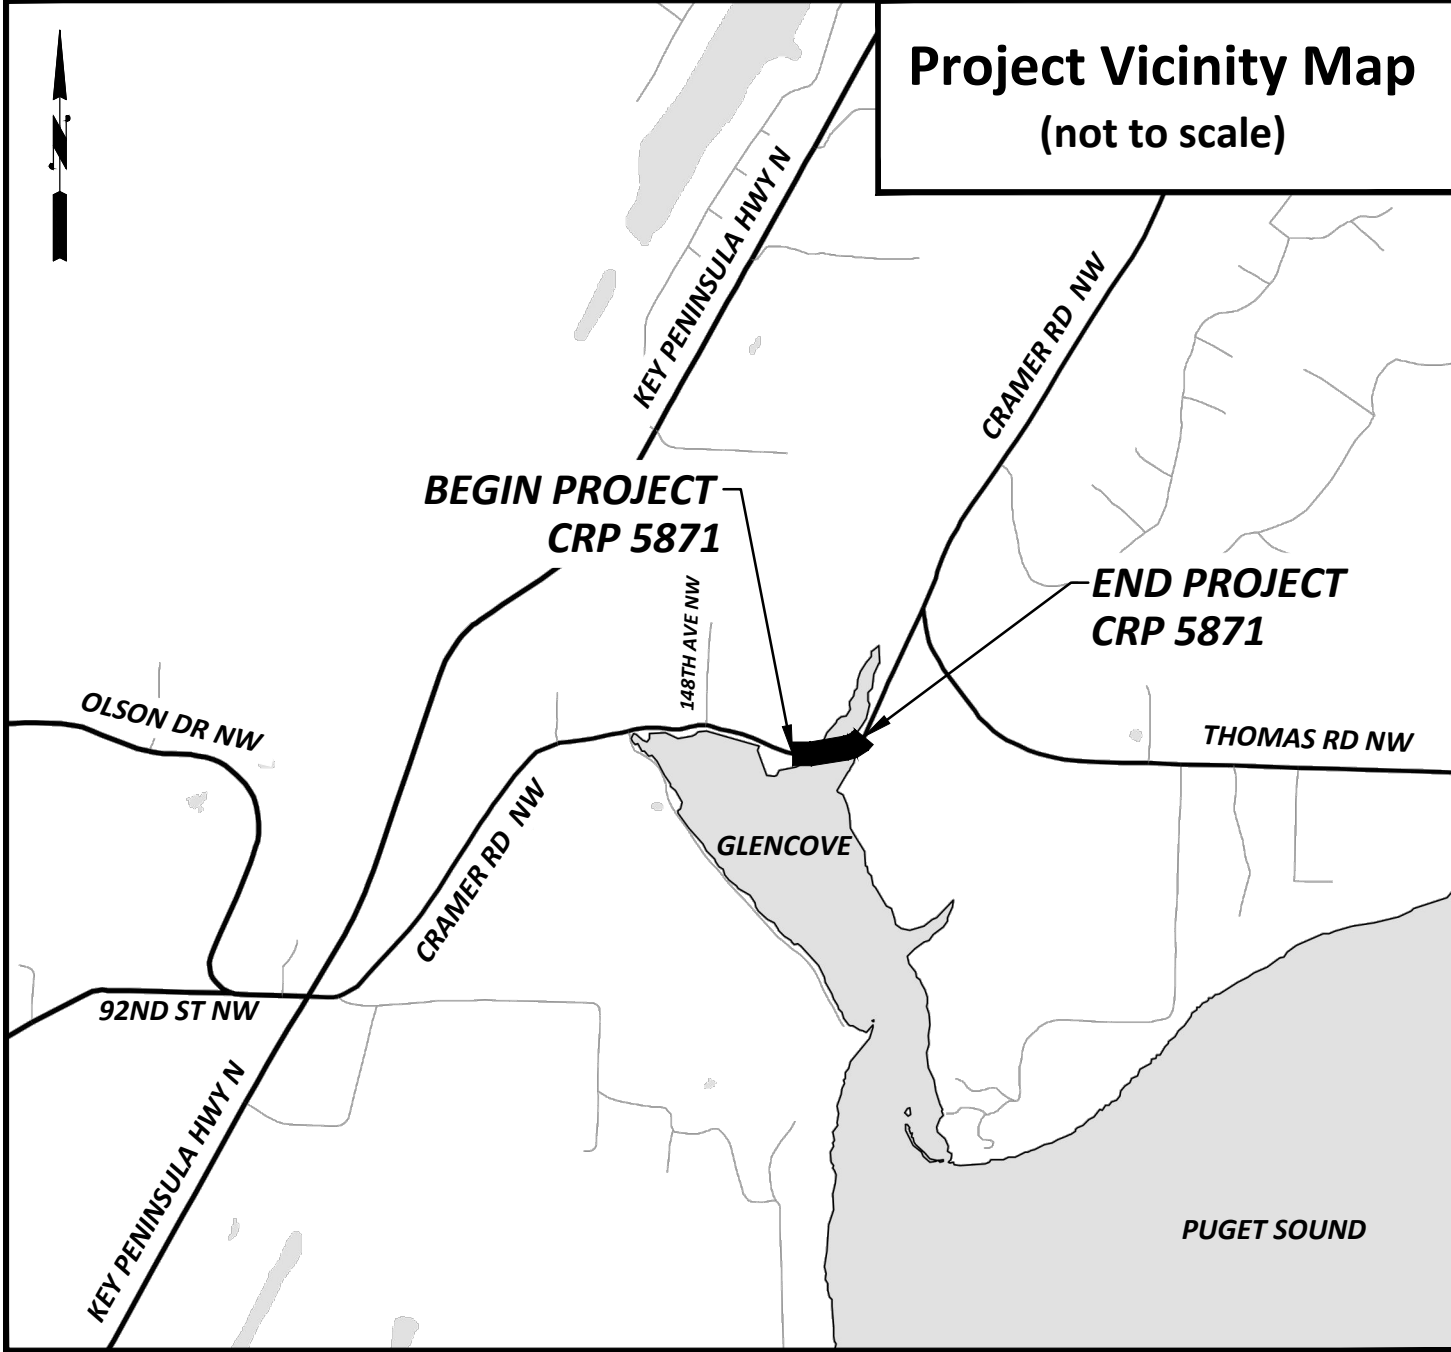

Project Vicinity Map

(not to scale)

**BEGIN PROJECT
CRP 5871**

**END PROJECT
CRP 5871**

GLENCOVE

PUGET SOUND

KEY PENINSULA HWY N

CRAMER RD NW

THOMAS RD NW

OLSON DR NW

92ND ST NW

KEY PENINSULA HWY N

148TH AVE NW