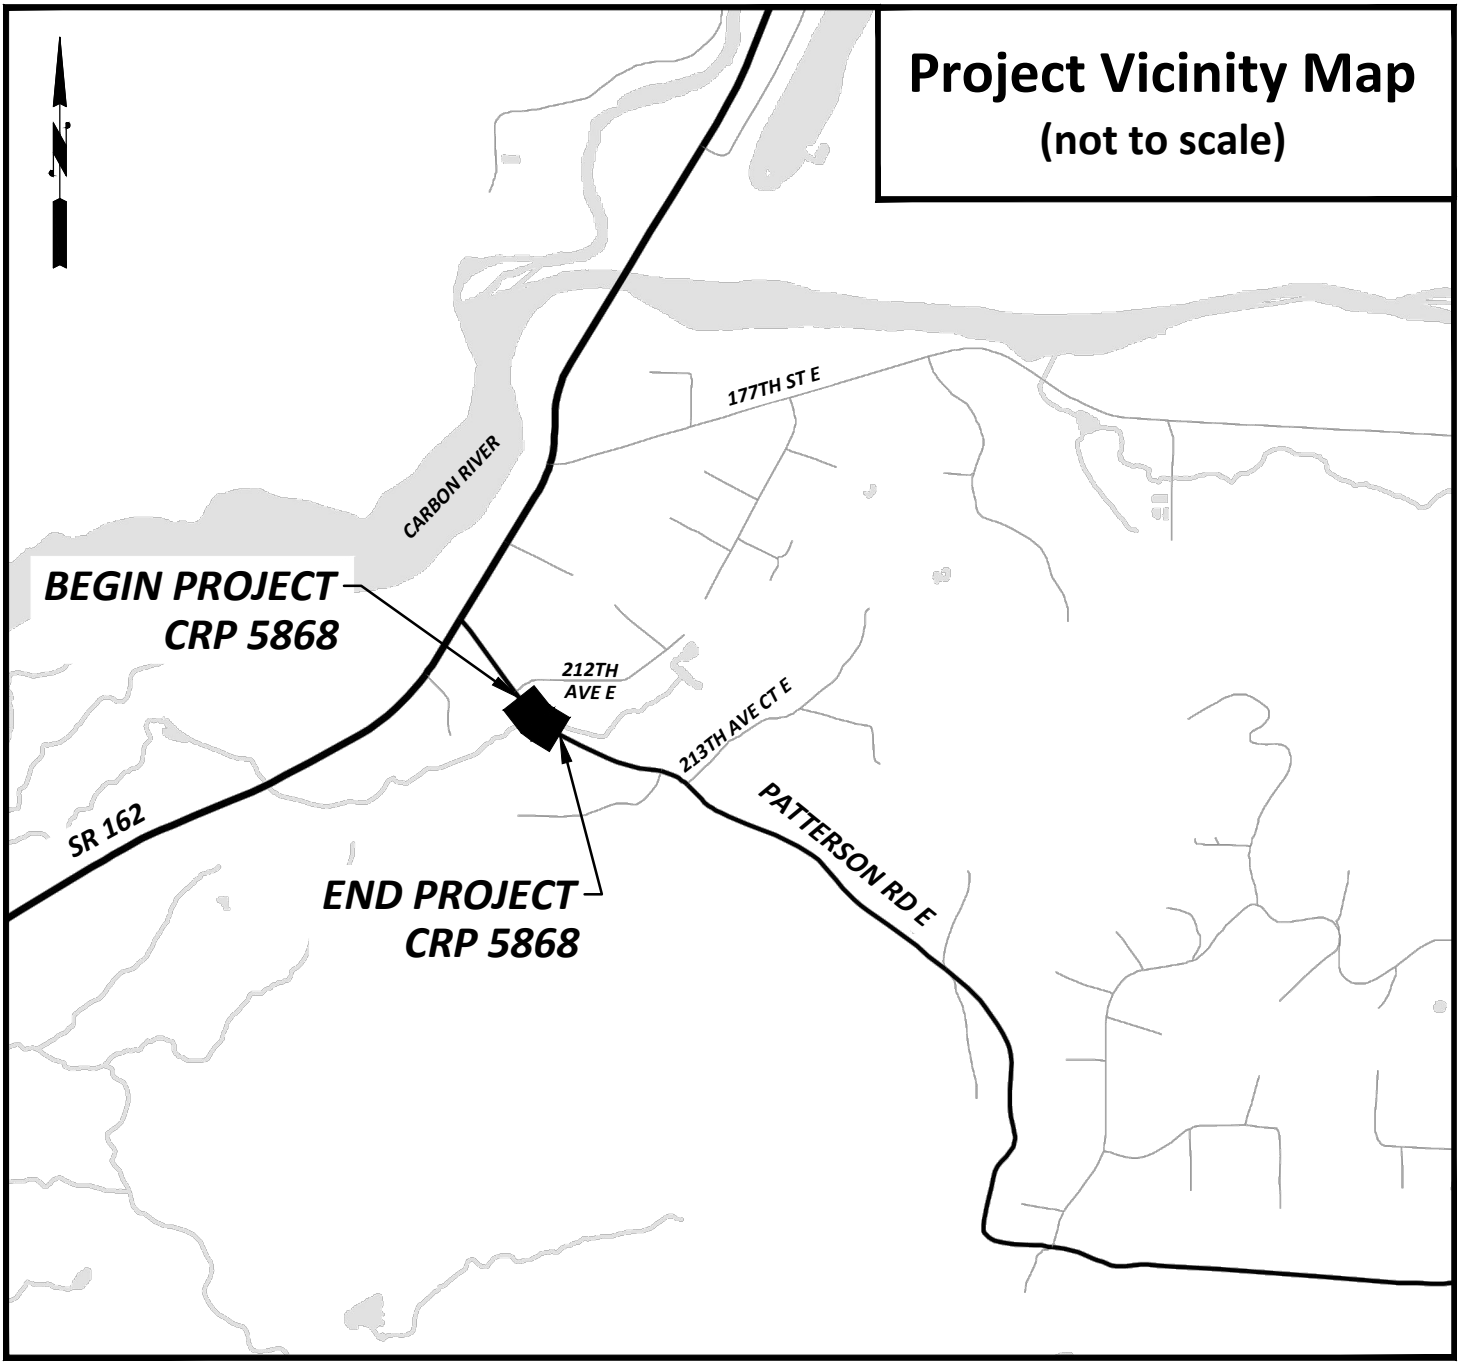

Project Vicinity Map

(not to scale)

BEGIN PROJECT
CRP 5868

END PROJECT
CRP 5868

CARBON RIVER

SR 162

177TH ST E

212TH
AVE E

213TH AVE CT E

PATTERSON RD E