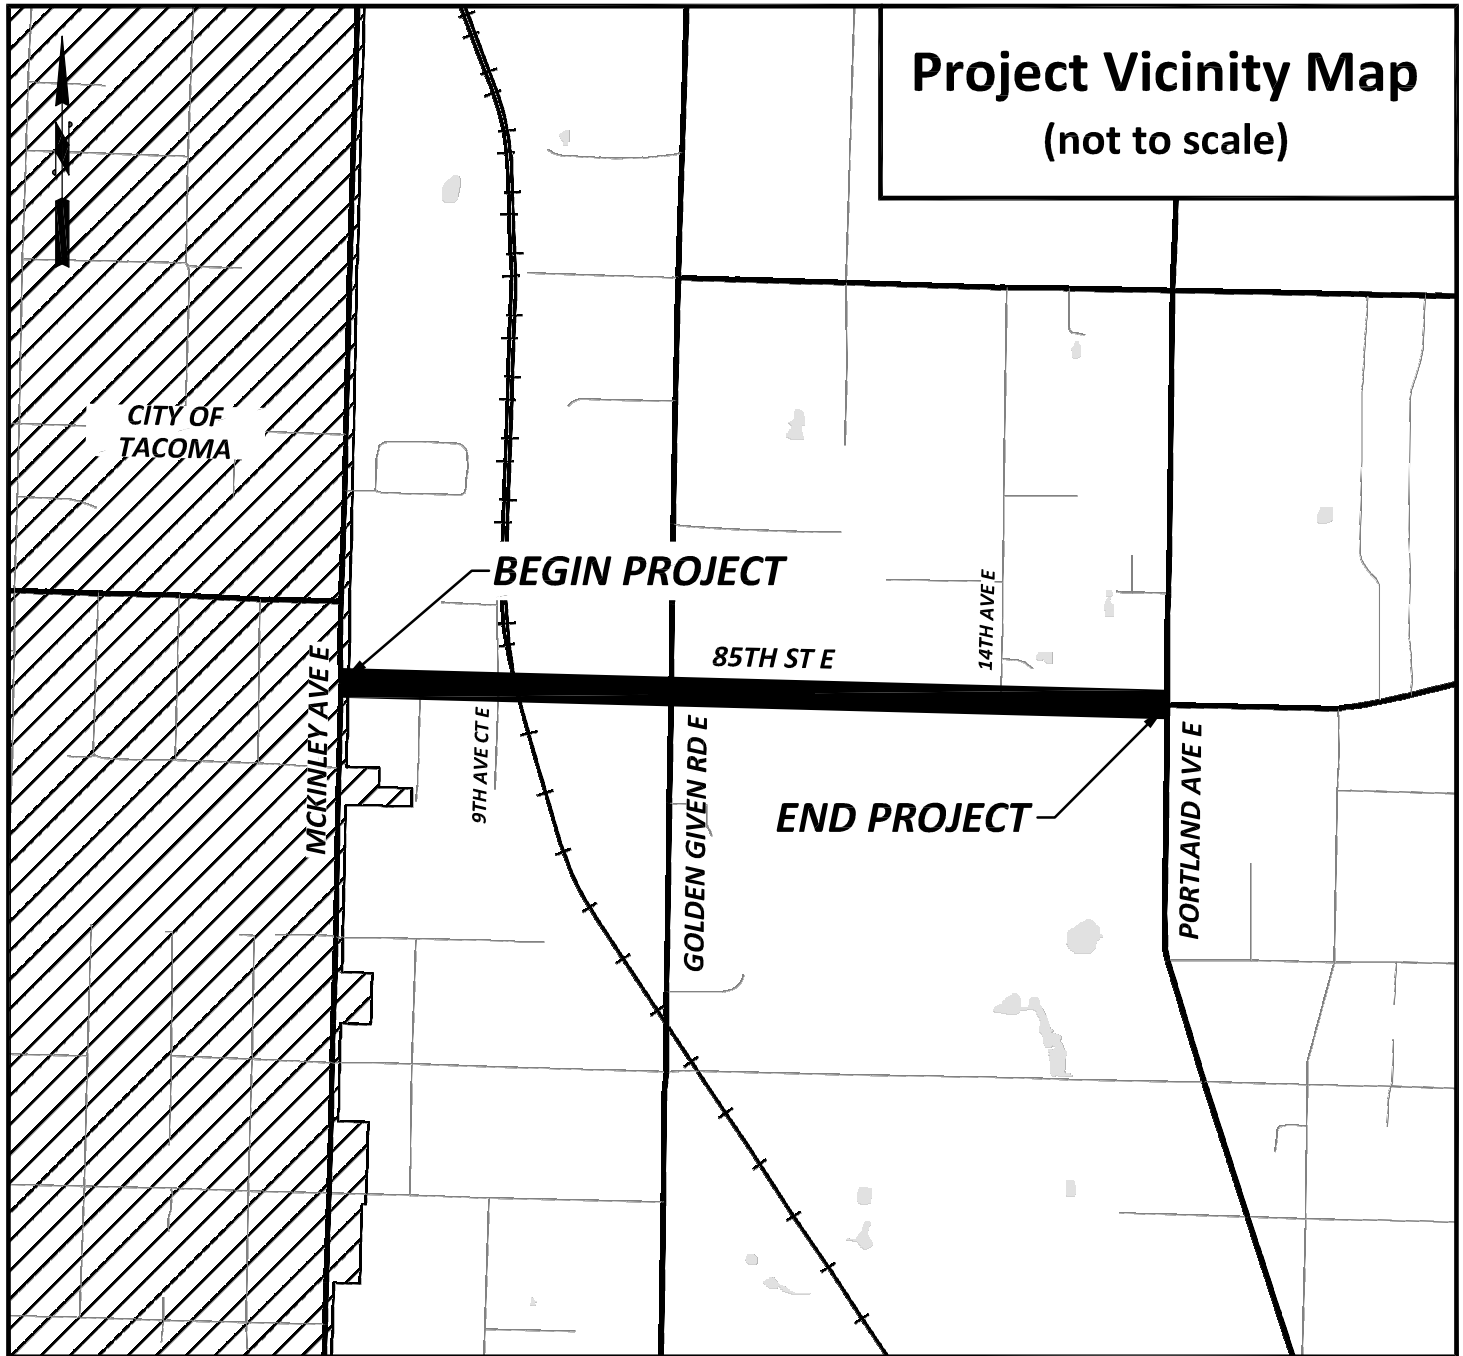

Project Vicinity Map

(not to scale)

CITY OF
TACOMA

BEGIN PROJECT

85TH ST E

14TH AVE E

MCKINLEY AVE

9TH AVE CTE

GOLDEN GIVEN RD E

END PROJECT

PORTLAND AVE E