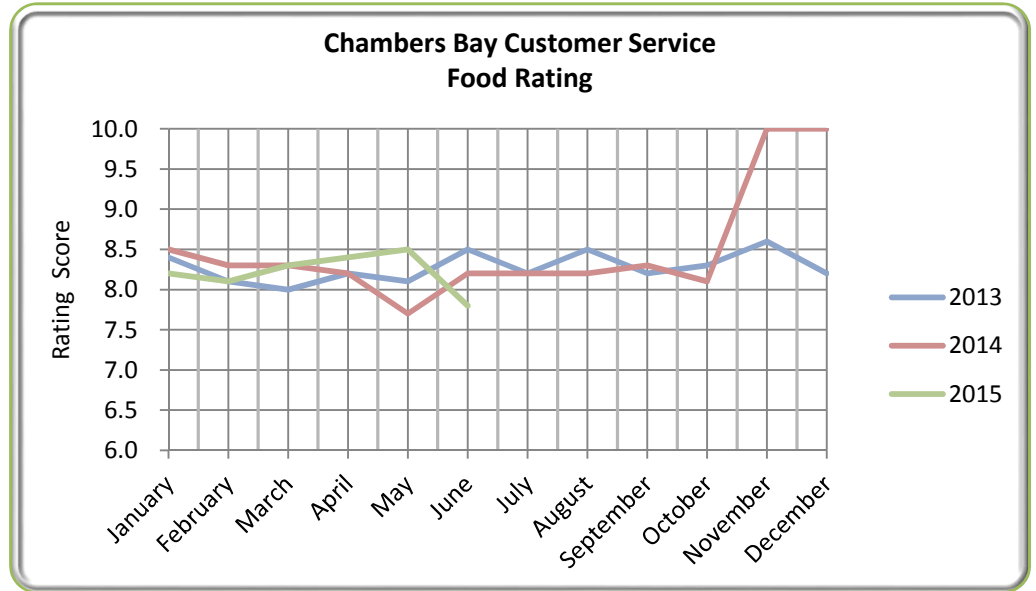

Chambers Bay Golf Course 2015 Operating Statistics

Chambers Bay Customer Service Food Rating

	2013	2014	2015
January	8.4	8.5	8.2
February	8.1	8.3	8.1
March	8.0	8.3	8.3
April	8.2	8.2	8.4
May	8.1	7.7	8.5
June	8.5	8.2	7.8
July	8.2	8.2	
August	8.5	8.2	
September	8.2	8.3	
October	8.3	8.1	
November	8.6	10.0	
December	8.2	10.0	
Average	8.3	8.5	8.2