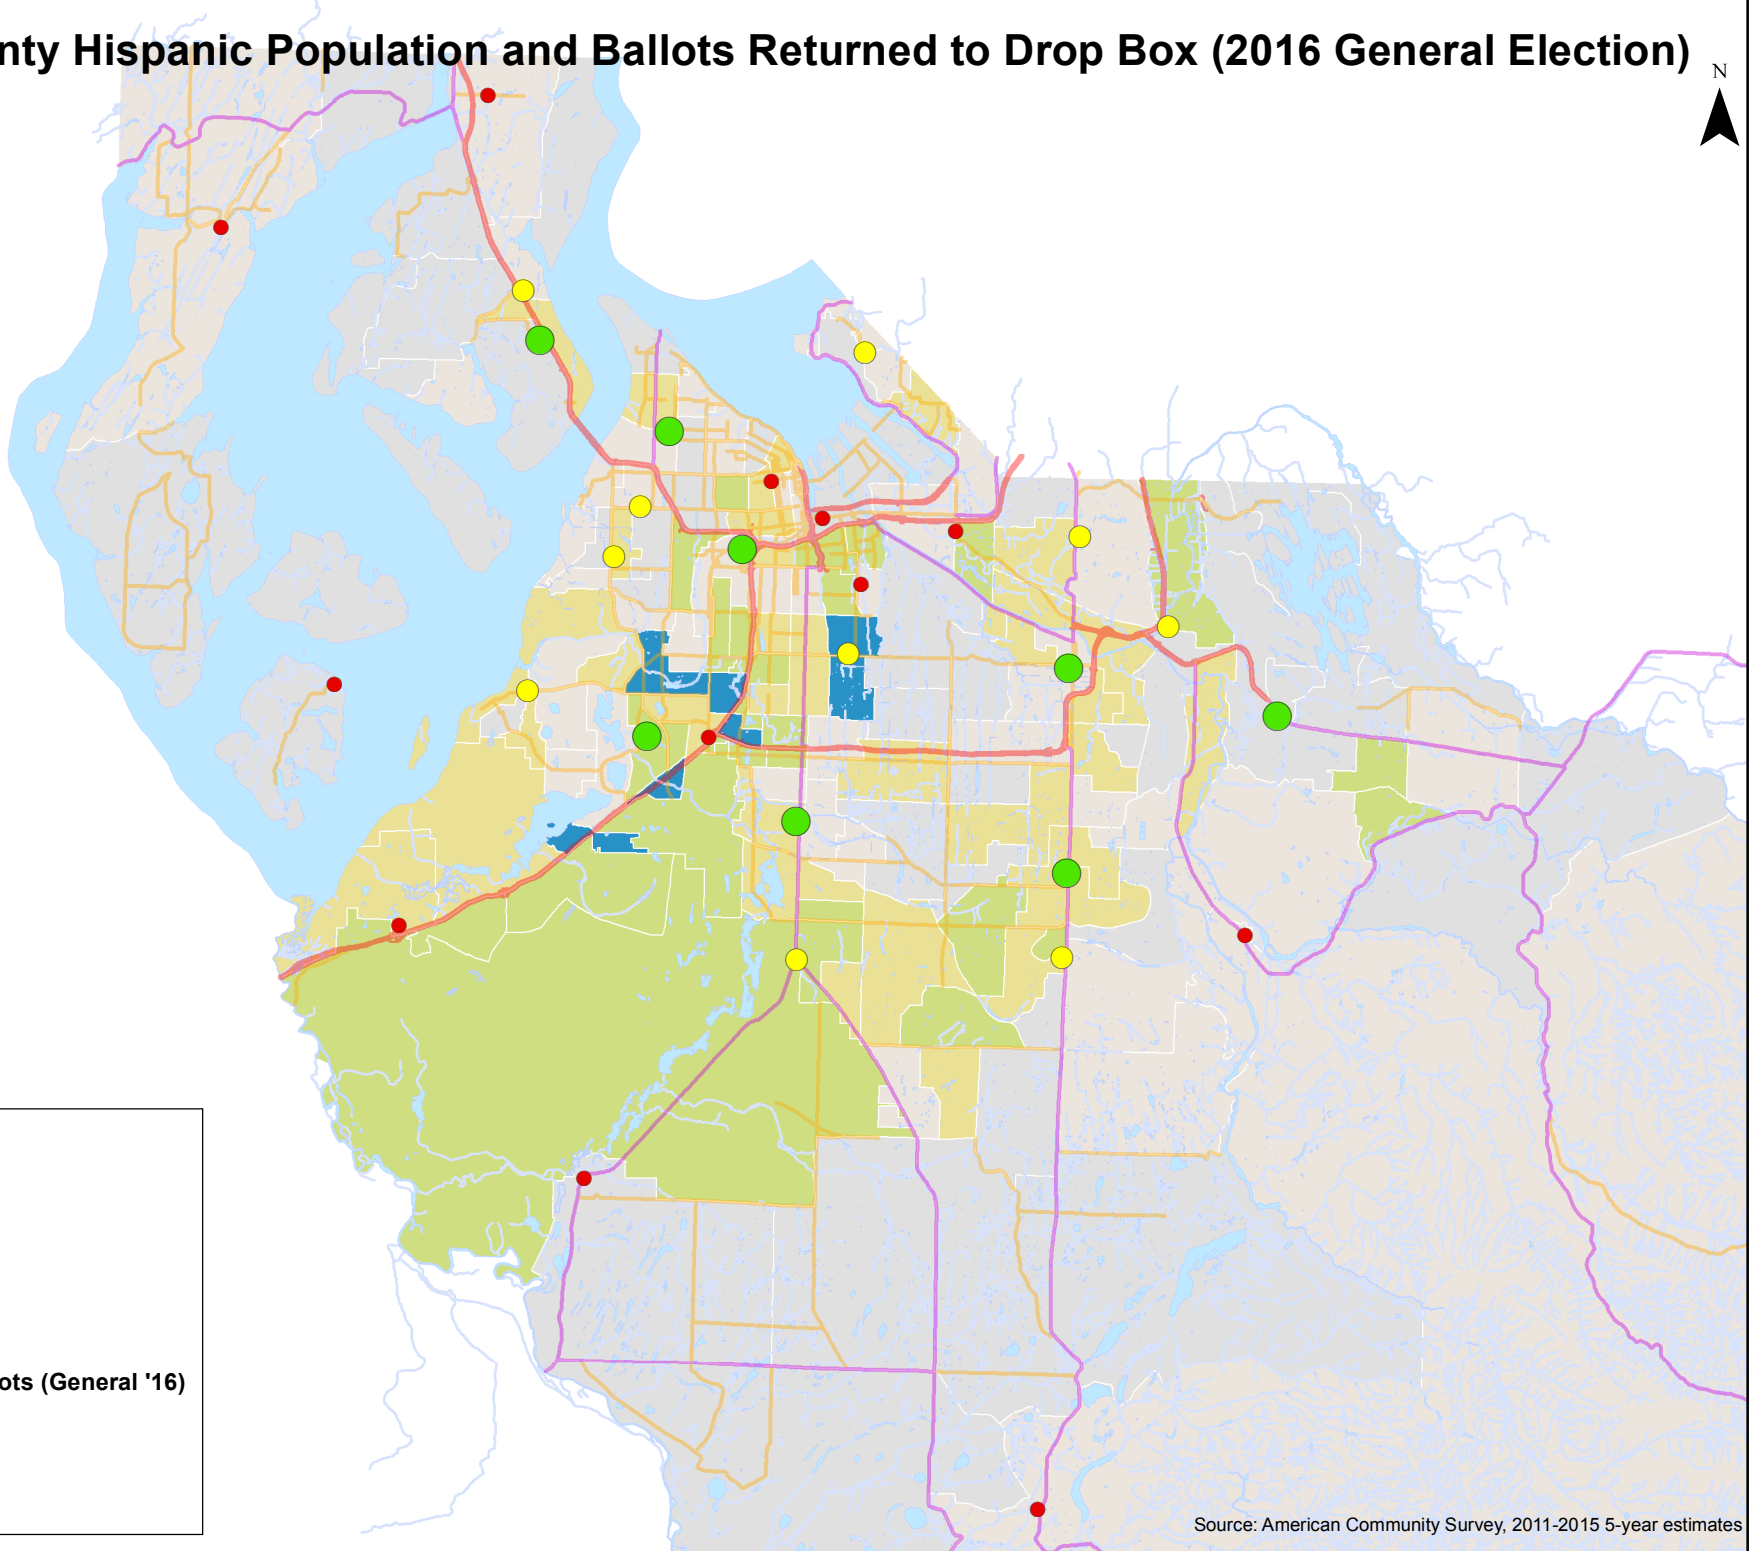

Pierce County Hispanic Population and Ballots Returned to Drop Box (2016 General Election)

Source: American Community Survey, 2011-2015 5-year estimates