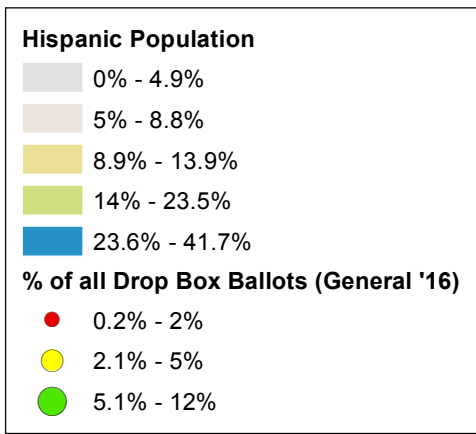

Pierce County Hispanic Population and Ballots Returned to Drop Box (2016 General Election)

Source: American Community Survey, 2011-2015 5-year estimates